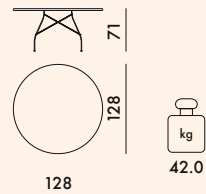

4578

Black painted steel frame

4572

Chrome-plated steel frame

4579

Gold-plated steel frame