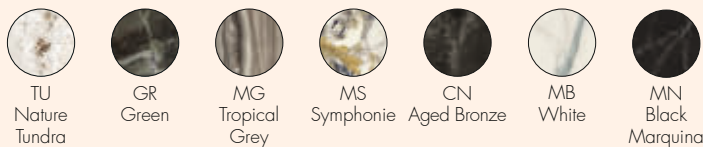

GLOSSY 2001

Design Antonio Citterio with Oliver Löw

4584

Chrome-plated steel frame

4580

Gold-plated steel frame

4578

Black painted steel frame

4572

Chrome-plated steel frame

4579

Gold-plated steel frame

4573

Black painted steel frame

FRAME

Chrome, gold-plated or painted steel

TOP

Stoneware with marble finish

4578/4580/4584	1 top	45.0	0.146	135X135X8
	1 frame	8.39	0.107	80X74X18
4572/4573/4579	1 top	67.8	0.204	204X125X8
	1 frame	8.39	0.107	80X74X18