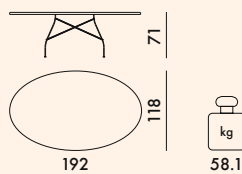

4573

Black painted steel frame

FRAME

Chrome, gold-plated or painted steel