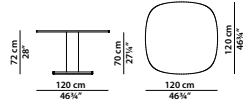

Wooden crate equipped with two sensors to check for any damage during transport.
(Refer to "Important information").

FINITURE DISPONIBILI/AVAILABLE FINISHES

Palladiana black

Palladiana green

45 x 45 h35 cm - 17½ x 17½ h13¾"

Tavolino. Small Table.

40 x 40 h50 cm - 15½ x 15½ h19½"

Tavolino. Small Table.

70 x 70 h20 cm - 27¼ x 27¼ h7¾"

Tavolino. Small Table.

70 x 70 h65 cm - 27¼ x 27¼ h25¼"

Tavolino. Small Table.

120 x 120 h72 cm - 46¾ x 46¾ h28"

Tavolo. Table.

280 x 120 h72 cm - 109¼ x 46¾ h28"

Tavolo. Table.