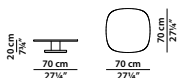

Wooden crate equipped with two sensors to check for any damage during transport.
(Refer to "Important information").

FINITURE DISPONIBILI/AVAILABLE FINISHES

Palladiana black

Palladiana green

45 x 45 h35 cm - 17½ x 17½ h13¾"

Tavolino. Small Table.

40 x 40 h50 cm - 15½ x 15½ h19½"

Tavolino. Small Table.

70 x 70 h20 cm - 27¼ x 27¼ h7¾"

Tavolino. Small Table.

70 x 70 h65 cm - 27¼ x 27¼ h25¼"

Tavolino. Small Table.

120 x 120 h72 cm - 46¾ x 46¾ h28"

Tavolo. Table.

280 x 120 h72 cm - 109¼ x 46¾ h28"

Tavolo. Table.