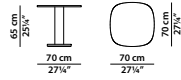

Wooden crate equipped with two sensors to check for any damage during transport.
(Refer to "Important information").

FINITURE DISPONIBILI/AVAILABLE FINISHES

Palladiana black

Palladiana green

45 x 45 h35 cm - 17½ x 17½ h13¾"

Tavolino. Small Table.

40 x 40 h50 cm - 15½ x 15½ h19½"

Tavolino. Small Table.

70 x 70 h20 cm - 27¼ x 27¼ h7¾"

Tavolino. Small Table.

70 x 70 h65 cm - 27¼ x 27¼ h25¼"

Tavolino. Small Table.

120 x 120 h72 cm - 46¾ x 46¾ h28"

Tavolo. Table.

280 x 120 h72 cm - 109¼ x 46¾ h28"

Tavolo. Table.