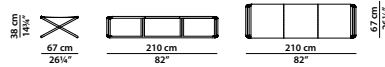

80 x 81 h64 cm - 31¼ x 31½ h25"

Chaise longue.

98 x 100/113 h72/97 cm - 38¼ x 39/44 h28/37¾"

Sdraio. Cuscino poggiatesta sospeso con nappe decorative in pelle e imbottitura in poliuretano espanso a cellula aperta drenante con rivestimento in fibra termo legata e fodera a rete. Deck chair. Headrest cushion hung with decorative leather-covered tassels and draining open-cell polyurethane foam filling, with covering in thermo-bonded fiber and net lining.

90 x 60 h38 cm - 35 x 23½ h14¾"

Pouf.

210 x 67 h38 cm - 82 x 26¼ h14¾"

Letino. Beach lounger.

196 x 58 h5 cm - 76½ x 22½ h2"

Materassino. Imbottitura in fibra acrilica 100% poliestere con fodera idrorepellente per outdoor.