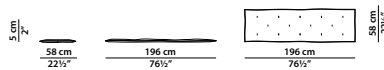

Ø25 x 65 cm - Ø9¾ x 25¼"

Rullo. Imbottitura in fibra acrilica 100% poliestere con fodera idrorepellente per outdoor.

Roll. 100% acrylic fibre polyester filling with water-repellent lining for outdoor.

80 x 80 cm - 31¼ x 31¼"

Cuscino. Imbottitura in fibra acrilica 100% poliestere con fodera idrorepellente per outdoor. Cushion. 100% acrylic fibre polyester filling with water-repellent lining for outdoor.