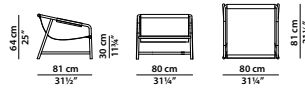

80 x 81 h64 cm - 31¼ x 31½ h25"

Chaise longue.

98 x 100/113 h72/97 cm - 38¼ x 39/44 h28/37¾"

Sdraio. Cuscino poggiatesta sospeso con nappe decorative in pelle e imbottitura in poliuretano espanso a cellula aperta drenante con rivestimento in fibra termo legata e fodera a rete. Deck chair. Headrest cushion hung with decorative leather-covered tassels and draining open-cell polyurethane foam filling, with covering in thermo-bonded fiber and net lining.

90 x 60 h38 cm - 35 x 23½ h14¾"

Pouf.

210 x 67 h38 cm - 82 x 26¼ h14¾"

Letino. Beach lounger.

196 x 58 h5 cm - 76½ x 22½ h2"

Materassino. Imbottitura in fibra acrilica 100% poliestere con fodera idrorepellente per outdoor.