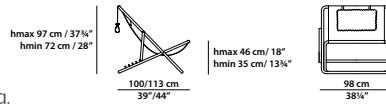

80 x 81 h64 cm - 31¼ x 31½ h25"

Chaise longue.

98 x 100/113 h72/97 cm - 38¼ x 39/44 h28/37¾"

Sdraio. Cuscino poggiatesta sospeso con nappe decorative in pelle e imbottitura in poliuretano espanso a cellula aperta drenante con rivestimento in fibra termo legata e fodera a rete. Deck chair. Headrest cushion hung with decorative leather-covered tassels and draining open-cell polyurethane foam filling, with covering in thermo-bonded fiber and net lining.