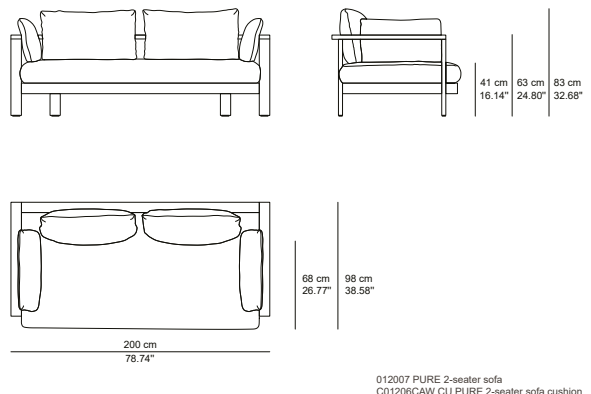

TECHNICAL DRAWINGS

1-SEAT SOFA CUSHION(S)
01201

1-SEAT SOFA / ARMCHAIR
01202s

RIGHT ARM SOFA
01204

LEFT ARM SOFA
01203

EXTENSION DOUBLE
01228

2-SEAT SOFA
01207

TECHNICAL DRAWINGS

C-TABLE
01285

 packaging: 58 x 52 x H50 cm
0,15 m³ - 20 kg

LOUNGER (LEGS)
01242 / 01243

01243 PURE lounger with legs
C01242-xW CU PURE lounger cushion

LOUNGER WHEELS
01244

01243 PURE lounger with wheels
C01242-xW CU PURE lounger cushion

CABANA
01249-X

TRIBÙ

01249 PURE cabana daybed
C01249SETW CU PURE cabana daybed cushion

TRIBÙ

PACKING LIST

ARTICLE NR.	ARTICLE NAME	BOX CON-TENT	NR. OF BOXES	BOX DIMENSIONS (LXDXH)	VOLUME (M3 FT3)	GROSS WEIGHT BOX (KG LB)
PURE SOFA						
01202s	1-SEAT SOFA / ARMCHAIR	1	1	98x93x13cm 38.5x36.5x5"	0.1 3.5	20.7 45.6
01201	1-SEAT SOFA / CORNER SOFA	1	1	96x96x17cm 37.75x37.75x6.75"	0.2 7.1	22.7 50.1
01203	LEFT ARM SOFA	1	1	190x94x14cm 74.75x37x5.5"	0.3 10.6	35.9 79.2
01204	RIGHT ARM SOFA	1	1	191x97x14cm 75.25x38.25x5.5"	0.3 10.6	36.5 80.5
01207	2-SEAT SOFA	1	1	204x98x15cm 80.25x38.5x6"	0.3 10.6	34.8 76.7
01285	C-TABLE	1	1	44x37x49cm 17.25x14.5x19.25"	0.08 2.8	12.7 28.0
01249	CABANA DAYBED		2			
W1249	CABANA DAYBED FRAME	1		230x200x30cm 90.5x78.75x11.75"	1.38 48.73	50.00 110.3
P1249-xx	CABANA SUNSCAPE	1		48x43x9cm 19x17x3.5"	0.02 0.66	5.00 11.0
01242	LOUNGER					
W1242	PURE LOUNGER - FRAME	1		218x95x11cm 85.75x37.5x4.25"	0.23 8.05	17.00 37.5
01243	LOUNGER WITH WHEELS		2			
W1242	PURE LOUNGER - FRAME	1		218x95x11cm 85.75x37.5x4.25"	0.23 8.05	17.00 37.5
W1242WH	WHEELS SET	1		92x17x29cm 36.25x6.75x11.5"	0.05 1.60	7.00 15.4
01244	LOUNGER WITH LEGS		2			
W1242	PURE LOUNGER - FRAME	1		218x95x11cm 85.75x37.5x4.25"	0.23 8.05	17.00 37.5
W1242L	LEGS SET	1		92x14x18cm 36.25x5.5x7"	0.02 0.82	7.00 15.4