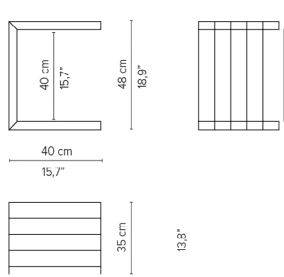

TECHNICAL DRAWINGS

C-TABLE
01285

packaging: 58 x 52 x H50 cm
0,15 m³ - 20 kg