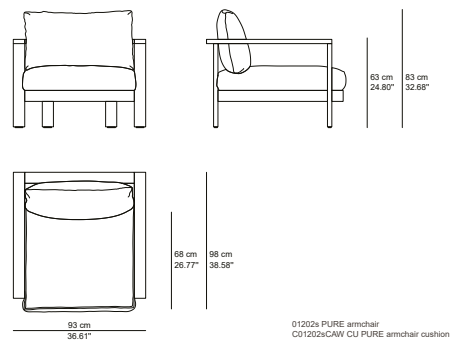

TECHNICAL DRAWINGS

1-SEAT SOFA CUSHION(S)
01201

1-SEAT SOFA / ARMCHAIR
01202s

RIGHT ARM SOFA
01204

LEFT ARM SOFA
01203

EXTENSION DOUBLE
01228

2-SEAT SOFA
01207

TECHNICAL DRAWINGS

C-TABLE
01285

 packaging: 58 x 52 x H50 cm
0,15 m³ - 20 kg

LOUNGER (LEGS)
01242 / 01243

01243 PURE lounger with legs
C01242-xW CU PURE lounger cushion

LOUNGER WHEELS
01244

01243 PURE lounger with wheels
C01242-xW CU PURE lounger cushion