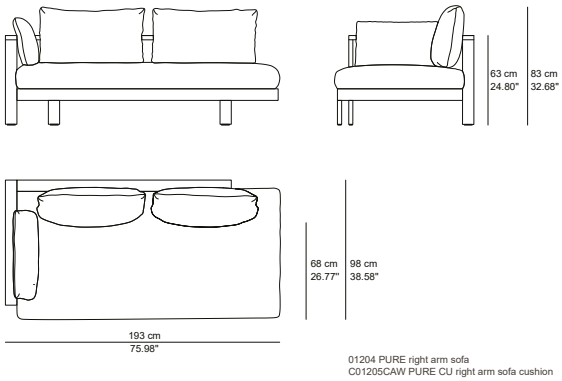

TECHNICAL DRAWINGS

1-SEAT SOFA CUSHION(S)
01201

1-SEAT SOFA / ARMCHAIR
01202s

RIGHT ARM SOFA
01204

LEFT ARM SOFA
01203

EXTENSION DOUBLE
01228

2-SEAT SOFA
01207

TECHNICAL DRAWINGS

C-TABLE
01285

 packaging: 58 x 52 x H50 cm
0,15 m³ - 20 kg

LOUNGER (LEGS)
01242 / 01243

01243 PURE lounger with legs
C01242-xW CU PURE lounger cushion

LOUNGER WHEELS
01244

01243 PURE lounger with wheels
C01242-xW CU PURE lounger cushion

CABANA
01249-X

TRIBÙ

01249 PURE cabana daybed
C01249SETW CU PURE cabana daybed cushion

TRIBÙ

PACKING LIST

ARTICLE NR.	ARTICLE NAME	BOX CON-TENT	NR. OF BOXES	BOX DIMENSIONS (LXDXH)	VOLUME (M3 FT3)	GROSS WEIGHT BOX (KG LB)
PURE SOFA						
01202s	1-SEAT SOFA / ARMCHAIR	1	1	98x93x13cm 38.5x36.5x5"	0.1 3.5	20.7 45.6
01201	1-SEAT SOFA / CORNER SOFA	1	1	96x96x17cm 37.75x37.75x6.75"	0.2 7.1	22.7 50.1
01203	LEFT ARM SOFA	1	1	190x94x14cm 74.75x37x5.5"	0.3 10.6	35.9 79.2
01204	RIGHT ARM SOFA	1	1	191x97x14cm 75.25x38.25x5.5"	0.3 10.6	36.5 80.5
01207	2-SEAT SOFA	1	1	204x98x15cm 80.25x38.5x6"	0.3 10.6	34.8 76.7
01285	C-TABLE	1	1	44x37x49cm 17.25x14.5x19.25"	0.08 2.8	12.7 28.0
01249	CABANA DAYBED		2			
W1249	CABANA DAYBED FRAME	1		230x200x30cm 90.5x78.75x11.75"	1.38 48.73	50.00 110.3
P1249-xx	CABANA SUNSCAPE	1		48x43x9cm 19x17x3.5"	0.02 0.66	5.00 11.0
01242	LOUNGER					
W1242	PURE LOUNGER - FRAME	1		218x95x11cm 85.75x37.5x4.25"	0.23 8.05	17.00 37.5
01243	LOUNGER WITH WHEELS		2			
W1242	PURE LOUNGER - FRAME	1		218x95x11cm 85.75x37.5x4.25"	0.23 8.05	17.00 37.5
W1242WH	WHEELS SET	1		92x17x29cm 36.25x6.75x11.5"	0.05 1.60	7.00 15.4
01244	LOUNGER WITH LEGS		2			
W1242	PURE LOUNGER - FRAME	1		218x95x11cm 85.75x37.5x4.25"	0.23 8.05	17.00 37.5
W1242L	LEGS SET	1		92x14x18cm 36.25x5.5x7"	0.02 0.82	7.00 15.4