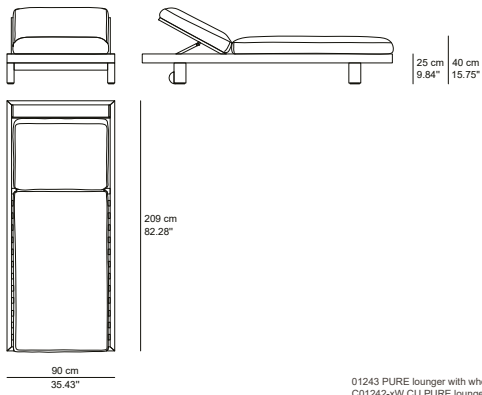

LOUNGER WHEELS
01244