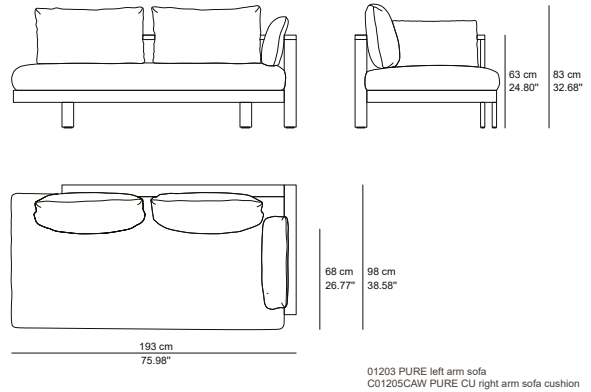

TECHNICAL DRAWINGS

1-SEAT SOFA CUSHION(S)
01201

1-SEAT SOFA / ARMCHAIR
01202s

RIGHT ARM SOFA
01204

LEFT ARM SOFA
01203

EXTENSION DOUBLE
01228

2-SEAT SOFA
01207

TECHNICAL DRAWINGS

C-TABLE
01285

 packaging: 58 x 52 x H50 cm
0,15 m³ - 20 kg

LOUNGER (LEGS)
01242 / 01243

01243 PURE lounger with legs
C01242-xW CU PURE lounger cushion

LOUNGER WHEELS
01244

01243 PURE lounger with wheels
C01242-xW CU PURE lounger cushion

CABANA
01249-X

TRIBÙ

01249 PURE cabana daybed
C01249SETW CU PURE cabana daybed cushion

TRIBÙ

PACKING LIST

ARTICLE NR.	ARTICLE NAME	BOX CON-TENT	NR. OF BOXES	BOX DIMENSIONS (LXDXH)	VOLUME (M3 FT3)	GROSS WEIGHT BOX (KG LB)
PURE SOFA						
01202s	1-SEAT SOFA / ARMCHAIR	1	1	98x93x13cm 38.5x36.5x5"	0.1 3.5	20.7 45.6
01201	1-SEAT SOFA / CORNER SOFA	1	1	96x96x17cm 37.75x37.75x6.75"	0.2 7.1	22.7 50.1
01203	LEFT ARM SOFA	1	1	190x94x14cm 74.75x37x5.5"	0.3 10.6	35.9 79.2
01204	RIGHT ARM SOFA	1	1	191x97x14cm 75.25x38.25x5.5"	0.3 10.6	36.5 80.5
01207	2-SEAT SOFA	1	1	204x98x15cm 80.25x38.5x6"	0.3 10.6	34.8 76.7
01285	C-TABLE	1	1	44x37x49cm 17.25x14.5x19.25"	0.08 2.8	12.7 28.0
01249	CABANA DAYBED		2			
W1249	CABANA DAYBED FRAME	1		230x200x30cm 90.5x78.75x11.75"	1.38 48.73	50.00 110.3
P1249-xx	CABANA SUNSCAPE	1		48x43x9cm 19x17x3.5"	0.02 0.66	5.00 11.0
01242	LOUNGER					
W1242	PURE LOUNGER - FRAME	1		218x95x11cm 85.75x37.5x4.25"	0.23 8.05	17.00 37.5
01243	LOUNGER WITH WHEELS		2			
W1242	PURE LOUNGER - FRAME	1		218x95x11cm 85.75x37.5x4.25"	0.23 8.05	17.00 37.5
W1242WH	WHEELS SET	1		92x17x29cm 36.25x6.75x11.5"	0.05 1.60	7.00 15.4
01244	LOUNGER WITH LEGS		2			
W1242	PURE LOUNGER - FRAME	1		218x95x11cm 85.75x37.5x4.25"	0.23 8.05	17.00 37.5
W1242L	LEGS SET	1		92x14x18cm 36.25x5.5x7"	0.02 0.82	7.00 15.4