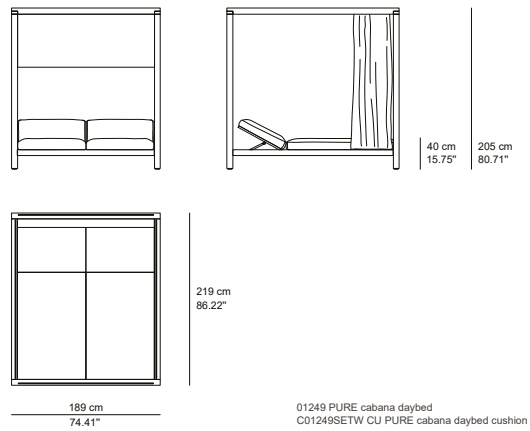

CABANA
01249-X

TRIBÙ

01249 PURE cabana daybed
C01249SETW CU PURE cabana daybed cushion