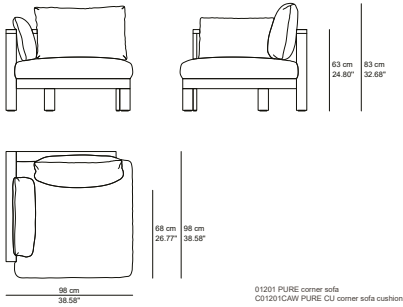

TECHNICAL DRAWINGS

1-SEAT SOFA CUSHION(S)
01201

1-SEAT SOFA / ARMCHAIR
01202s

RIGHT ARM SOFA
01204

LEFT ARM SOFA
01203

EXTENSION DOUBLE
01228

2-SEAT SOFA
01207

TECHNICAL DRAWINGS

C-TABLE
01285

 packaging: 58 x 52 x H50 cm
0,15 m³ - 20 kg

LOUNGER (LEGS)
01242 / 01243

01243 PURE lounger with legs
C01242-xW CU PURE lounger cushion

LOUNGER WHEELS
01244

01243 PURE lounger with wheels
C01242-xW CU PURE lounger cushion