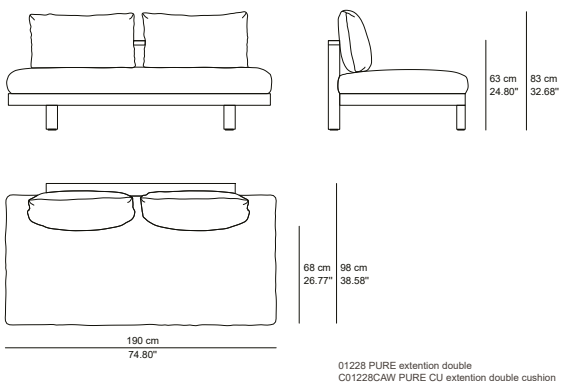

TECHNICAL DRAWINGS

1-SEAT SOFA CUSHION(S)
01201

1-SEAT SOFA / ARMCHAIR
01202s

RIGHT ARM SOFA
01204

LEFT ARM SOFA
01203

EXTENSION DOUBLE
01228

2-SEAT SOFA
01207

TECHNICAL DRAWINGS

C-TABLE
01285

 packaging: 58 x 52 x H50 cm
0,15 m³ - 20 kg

LOUNGER (LEGS)
01242 / 01243

01243 PURE lounger with legs
C01242-xW CU PURE lounger cushion

LOUNGER WHEELS
01244

01243 PURE lounger with wheels
C01242-xW CU PURE lounger cushion

CABANA
01249-X

TRIBÙ

01249 PURE cabana daybed
C01249SETW CU PURE cabana daybed cushion

TRIBÙ

PACKING LIST

ARTICLE NR.	ARTICLE NAME	BOX CON-TENT	NR. OF BOXES	BOX DIMENSIONS (LXDXH)	VOLUME (M3 FT3)	GROSS WEIGHT BOX (KG LB)
PURE SOFA						
01202s	1-SEAT SOFA / ARMCHAIR	1	1	98x93x13cm 38.5x36.5x5"	0.1 3.5	20.7 45.6
01201	1-SEAT SOFA / CORNER SOFA	1	1	96x96x17cm 37.75x37.75x6.75"	0.2 7.1	22.7 50.1
01203	LEFT ARM SOFA	1	1	190x94x14cm 74.75x37x5.5"	0.3 10.6	35.9 79.2
01204	RIGHT ARM SOFA	1	1	191x97x14cm 75.25x38.25x5.5"	0.3 10.6	36.5 80.5
01207	2-SEAT SOFA	1	1	204x98x15cm 80.25x38.5x6"	0.3 10.6	34.8 76.7
01285	C-TABLE	1	1	44x37x49cm 17.25x14.5x19.25"	0.08 2.8	12.7 28.0
01249	CABANA DAYBED		2			
W1249	CABANA DAYBED FRAME	1		230x200x30cm 90.5x78.75x11.75"	1.38 48.73	50.00 110.3
P1249-xx	CABANA SUNSCAPE	1		48x43x9cm 19x17x3.5"	0.02 0.66	5.00 11.0
01242	LOUNGER					
W1242	PURE LOUNGER - FRAME	1		218x95x11cm 85.75x37.5x4.25"	0.23 8.05	17.00 37.5
01243	LOUNGER WITH WHEELS		2			
W1242	PURE LOUNGER - FRAME	1		218x95x11cm 85.75x37.5x4.25"	0.23 8.05	17.00 37.5
W1242WH	WHEELS SET	1		92x17x29cm 36.25x6.75x11.5"	0.05 1.60	7.00 15.4
01244	LOUNGER WITH LEGS		2			
W1242	PURE LOUNGER - FRAME	1		218x95x11cm 85.75x37.5x4.25"	0.23 8.05	17.00 37.5
W1242L	LEGS SET	1		92x14x18cm 36.25x5.5x7"	0.02 0.82	7.00 15.4