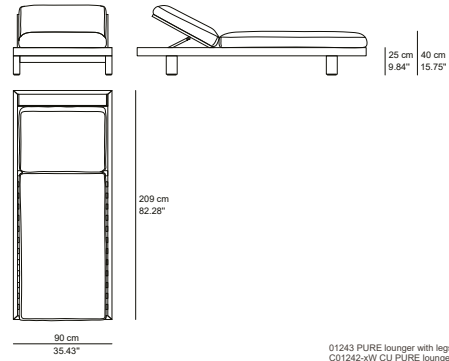

LOUNGER (LEGS)
01242 / 01243