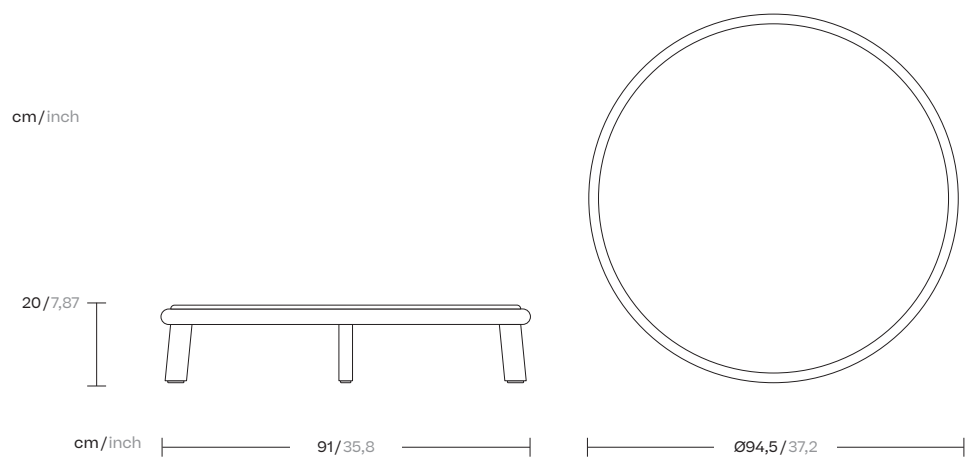

Giro  
Centre table Ø90,  
by Vincent Van Duysen

**kettal**

# Centre table Ø90

Designer  
Vincent Van Duysen

Collection  
Giro

Reference  
KS7401200

1/2

Giro is a collection which can blend into interiors and exteriors due to its tactility and pure lines. In Giro, we have some variety of shapes, textures and materials (see the difference between the seating items and the coffee and side tables). And still all the items merge harmoniously together to create a warm, tactile and pleasant atmosphere.

# Centre table Ø90

Designer  
Vincent Van Duysen

Collection  
Giro

Reference  
KS7401200

2/2