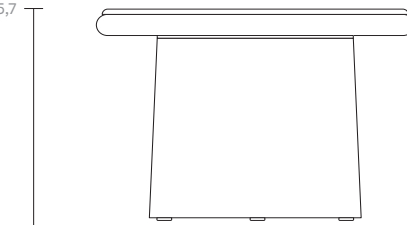

Giro
Side table,
by Vincent Van Duysen

kettal

Side table

Designer
Vincent Van Duysen

Collection
Giro

Reference
KS7401100

1/2

Giro is a collection which can blend into interiors and exteriors due to its tactility and pure lines. In Giro, we have some variety of shapes, textures and materials (see the difference between the seating items and the coffee and side tables). And still all the items merge harmoniously together to create a warm, tactile and pleasant atmosphere.

cm/inch

40/15,7

cm/inch

57/22,4

72/28,3

kettal

Side table

Designer
Vincent Van Duysen