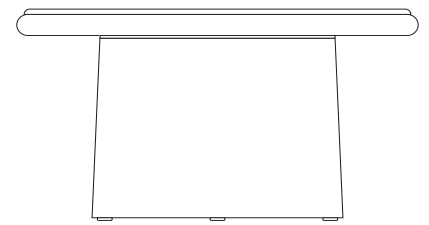

Giro
Side table,
by Vincent Van Duysen

kettal

Side table

Designer
Vincent Van Duysen

Collection
Giro

Reference
KS7401100

1/2

Giro is a collection which can blend into interiors and exteriors due to its tactility and pure lines. In Giro, we have some variety of shapes, textures and materials (see the difference between the seating items and the coffee and side tables). And still all the items merge harmoniously together to create a warm, tactile and pleasant atmosphere.

cm/inch

40/15,7

cm/inch

57/22,4

72/28,3

kettal

Side table

Designer
Vincent Van Duysen