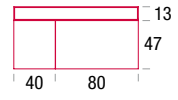

20.VENTI HOME