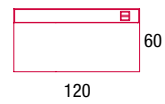

ACCESSORIES

For stationary and document holder accessories see 20.Venti collection.

20.VENTI HOME

L120 D60 H81.5
Top H75

20.VENTI HOME LIGHT

L120 D60 H81.5
Top H75

Finishing

The number in the dot corresponds to the number of colour/material finish.