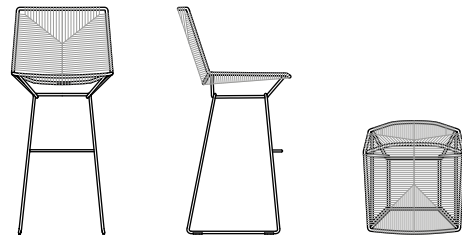

[DOWNLOAD THE NEW OUTDOOR BOOK](#)

VERSIONS

- . ARMCHAIR: available with or without armrest.
- . CHAIR
- . STOOL: available in two different heights H65 and H78.

SHELL AND BASE

Load-bearing seating structure made of steel, woven with high-tenacity polyester cord, solution-dyed, guaranteeing high resistance to atmospheric agents, light, and abrasions, with stretch resistance. Sled-base made of steel rod. All Neil Twist seat models have a stitching detail in a contrasting colour in glossy anthracite. The frames are powder painted in matt white and lead black with a specific treatment for outdoor use.

Structure painted matt lead black X138 / Cord weave glossy English green colour 17

Structure painted matt lead black X138 / Cord weave matt ecrù colour 23

ACCESSORIES

Protective rain cover specifically for outdoor products, in light gray colour, waterproof, made of 100% polyester, outside with acrylic coating, inside with acrylic resin coating. Its characteristics are emphasised by its fully fungicidal Teflon finish. Each rain cover comes with a closable bag, so that it can be folded and kept correctly when not in use.

NEIL TWIST CHAIR

L50 D58 H80 cm
seat H45 cm

NEIL TWIST STOOL

H65
L50 D58 H96 cm
seat H65 cm

H78
L50 D58 H107 cm
seat H78 cm

NEIL TWIST ARMCHAIR

no armrests
L75.2 D66 H71 cm seat H41.3 cm

with armrests
L79.6 D66 H71 cm seat H41.3 cm

Finishing

The number in the dot corresponds to the number of colour/material finish.

Here below, in the section FINISH OPTIONS, please note all the colours of the materials used for this product.

ARMCHAIR, CHAIR AND STOOL