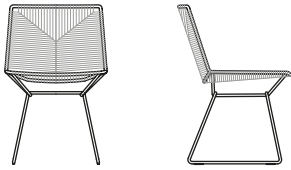

[DOWNLOAD THE NEW OUTDOOR BOOK](#)

VERSIONS

- . ARMCHAIR: available with or without armrest.
- . CHAIR
- . STOOL: available in two different heights H65 and H78.

SHELL AND BASE

Load-bearing seating structure made of steel, woven with high-tenacity polyester cord, solution-dyed, guaranteeing high resistance to atmospheric agents, light, and abrasions, with stretch resistance. Sled-base made of steel rod. All Neil Twist seat models have a stitching detail in a contrasting colour in glossy anthracite. The frames are powder painted in matt white and lead black with a specific treatment for outdoor use.

WHITE COMBINATION

Structure matt painted white X053 / Cord weave matt ecrù colour 23

BLACK COMBINATION

Structure painted matt lead black X138 / Cord weave matt anthracite grey colour 03

Structure painted matt lead black X138 / Cord weave glossy orange colour 11

Structure painted matt lead black X138 / Cord weave glossy English green colour 17

Structure painted matt lead black X138 / Cord weave matt ecrù colour 23

ACCESSORIES

Protective rain cover specifically for outdoor products, in light gray colour, waterproof, made of 100% polyester, outside with acrylic coating, inside with acrylic resin coating. Its characteristics are emphasised by its fully fungicidal Teflon finish. Each rain cover comes with a closable bag, so that it can be folded and kept correctly when not in use.

NEIL TWIST CHAIR

L50 D58 H80 cm
seat H45 cm

NEIL TWIST STOOL

H65
L50 D58 H96 cm
seat H65 cm

H78
L50 D58 H107 cm
seat H78 cm

NEIL TWIST ARMCHAIR

no armrests
L75.2 D66 H71 cm seat H41.3 cm

with armrests
L79.6 D66 H71 cm seat H41.3 cm