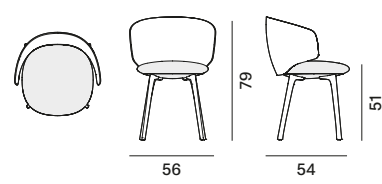

Chair

Armchair

Wood backrest, padded seat

4-point-star base, 360° swivel

4-legged oak base

Padded

4-point-star base, 360° swivel

4-legged oak base

Finishing

The number in the dot corresponds to the number of colour/material finish.

Here below, in the section FINISH OPTIONS, please note all the colours of the materials used for this product.

CHAIR AND ARMCHAIR