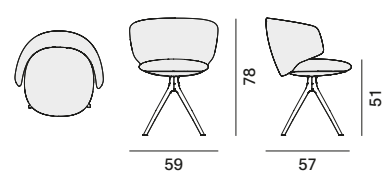

Chair

Armchair

Wood backrest, padded seat

4-point-star base, 360° swivel

4-legged oak base

Padded

4-point-star base, 360° swivel

4-legged oak base

Finishing

The number in the dot corresponds to the number of colour/material finish.

Here below, in the section FINISH OPTIONS, please note all the colours of the materials used for this product.

CHAIR AND ARMCHAIR