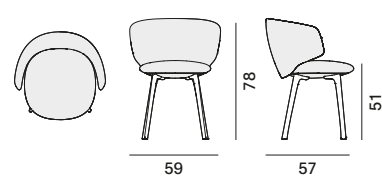

Chair

Armchair

Wood backrest, padded seat

4-point-star base, 360° swivel

4-legged oak base

Padded

4-point-star base, 360° swivel

4-legged oak base

Finishing

The number in the dot corresponds to the number of colour/material finish.

Here below, in the section FINISH OPTIONS, please note all the colours of the materials used for this product.

CHAIR AND ARMCHAIR