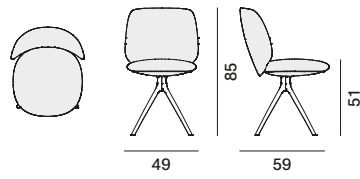

Chair

Armchair

Wood backrest, padded seat

4-point-star base, 360° swivel

4-legged oak base

Padded

4-point-star base, 360° swivel

4-legged oak base

Finishing

The number in the dot corresponds to the number of colour/material finish.

Here below, in the section FINISH OPTIONS, please note all the colours of the materials used for this product.

CHAIR AND ARMCHAIR