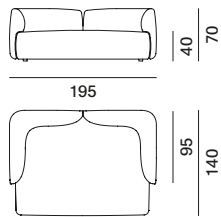

COSY LOW TABLE 1

Structure and finish: Cosy Low Table 1 produced in curved aluminium, thickness 6mm, matt painted with epoxy powders in the colours white or graphite grey.

Cosy

2S sofa

deep sofa

visavi sofa

padded modular element M - left L

padded modular element XL - left L

3S sofa - left L

paolina sofa - left L

padded modular element S - left L

padded modular element L - left L

padded corner and intermediate modular elements