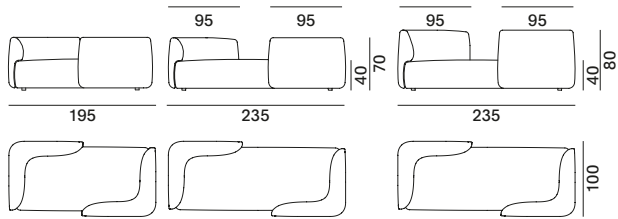

COSY LOW TABLE 1

Structure and finish: Cosy Low Table 1 produced in curved aluminium, thickness 6mm, matt painted with epoxy powders in the colours white or graphite grey.

Cosy

2S sofa

deep sofa

visavi sofa

padded modular element M - left L

padded modular element XL - left L

3S sofa - left L

paolina sofa - left L

padded modular element S - left L

padded modular element L - left L

padded corner and intermediate modular elements