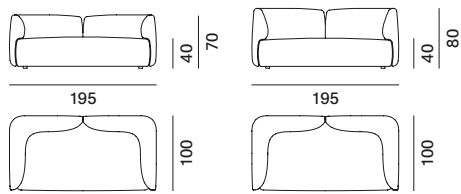

Cosy

2S sofa