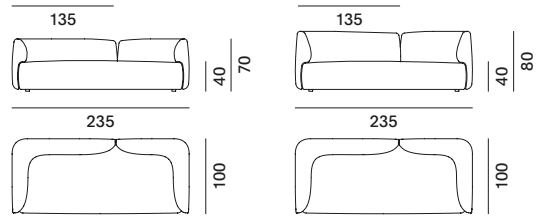

3S sofa - left L