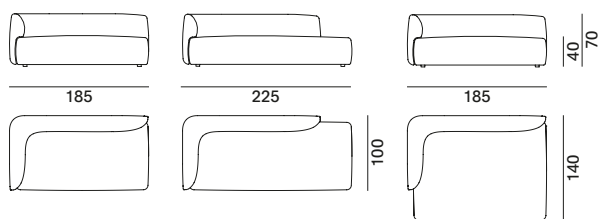

COSY LOW TABLE 1

Structure and finish: Cosy Low Table 1 produced in curved aluminium, thickness 6mm, matt painted with epoxy powders in the colours white or graphite grey.

Cosy

2S sofa

deep sofa

visavi sofa

padded modular element M - left L

padded modular element XL - left L

3S sofa - left L

paolina sofa - left L

padded modular element S - left L

padded modular element L - left L

padded corner and intermediate modular elements