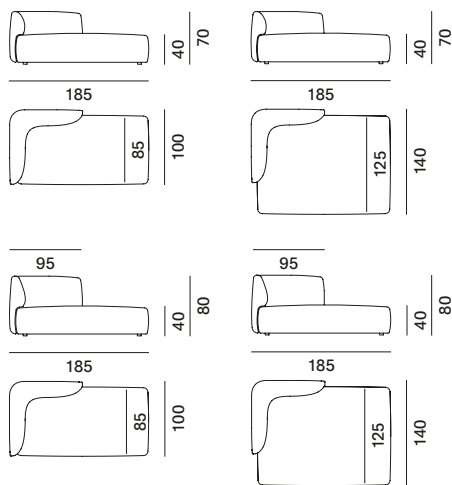

COSY LOW TABLE 1

Structure and finish: Cosy Low Table 1 produced in curved aluminium, thickness 6mm, matt painted with epoxy powders in the colours white or graphite grey.

Cosy

2S sofa

deep sofa

visavi sofa

padded modular element M - left L

padded modular element XL - left L

3S sofa - left L

paolina sofa - left L

padded modular element S - left L

padded modular element L - left L

padded corner and intermediate modular elements