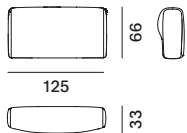

seating module L - extra

seating module XL

one-sided backrest L85 - only for Island modules

one-sided backrest L125 - only for Island modules

one-sided backrest L170 - only for Island modules

two-sided backrest L85 - only for Island modules