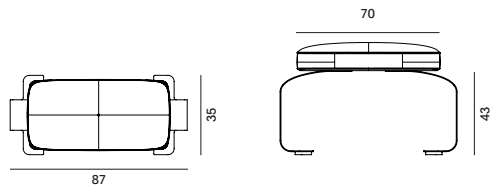

seating module L - extra

seating module XL

one-sided backrest L85 - only for Island modules

one-sided backrest L125 - only for Island modules

one-sided backrest L170 - only for Island modules

two-sided backrest L85 - only for Island modules

two-sided backrest L125 - only for Island modules

two-sided backrest L170 - only for Island modules

**Cosy Curve**

seating module S

seating module M

one-sided backrest S - only for Curve modules

one-sided backrest M - only for Curve modules

**Accessories**

Low table with curved legs to be fixed to the seating module, area without backrest (side)

Light armrest with curved legs to be fixed to the seating module, area without backrest (side)

Low table with straight legs to be fixed to the seating module in a central position (between the two modules)