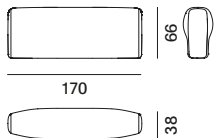

two-sided backrest L170 - only for Island modules