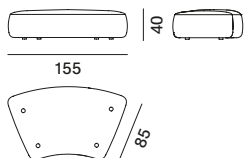

two-sided backrest L125 - only for Island modules

two-sided backrest L170 - only for Island modules

**Cosy Curve**

seating module S

seating module M

one-sided backrest S - only for Curve modules

one-sided backrest M - only for Curve modules