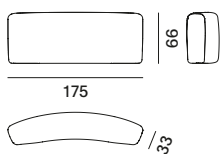

seating module L - extra

seating module XL

one-sided backrest L85 - only for Island modules

one-sided backrest L125 - only for Island modules

one-sided backrest L170 - only for Island modules

two-sided backrest L85 - only for Island modules

two-sided backrest L125 - only for Island modules

two-sided backrest L170 - only for Island modules

**Cosy Curve**

seating module S

seating module M

one-sided backrest S - only for Curve modules

one-sided backrest M - only for Curve modules