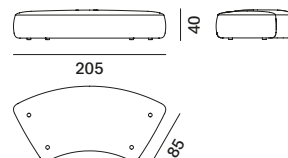

two-sided backrest L125 - only for Island modules

two-sided backrest L170 - only for Island modules

**Cosy Curve**

seating module S

seating module M

one-sided backrest S - only for Curve modules

one-sided backrest M - only for Curve modules

**Accessories**

Low table with curved legs to be fixed to the seating module, area without backrest (side)

Light armrest with curved legs to be fixed to the seating module, area without backrest (side)

Low table with straight legs to be fixed to the seating module in a central position (between the two modules)