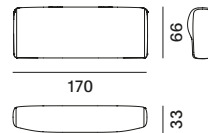

seating module L - extra

seating module XL

one-sided backrest L85 - only for Island modules

one-sided backrest L125 - only for Island modules

one-sided backrest L170 - only for Island modules

two-sided backrest L85 - only for Island modules