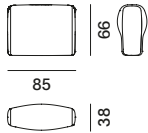

seating module L - extra

seating module XL

one-sided backrest L85 - only for Island modules

one-sided backrest L125 - only for Island modules

one-sided backrest L170 - only for Island modules

two-sided backrest L85 - only for Island modules