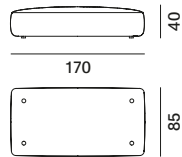

seating modul L