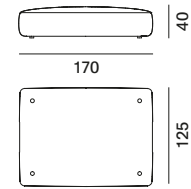

- with curved legs, for positioning at the end of the seat;
- with straight legs, for positioning at the end of the seat where the backrest is present.

ADDITIONAL CUSHIONS

- . Square cushion 50x50cm with down filling and lateral strip;
- . Rectangular cushion 75x40cm with down filling and lateral strip;
- . Lower back cushion 75x25cm with down filling and lateral strip.

seating modul XL

one-sided backrest L85
only for Island moduls

one-sided backrest L125
only for Island moduls

one-sided backrest L170
only for Island moduls

two-sided backrest L85
only for Island moduls

two-sided backrest L125
only for Island moduls