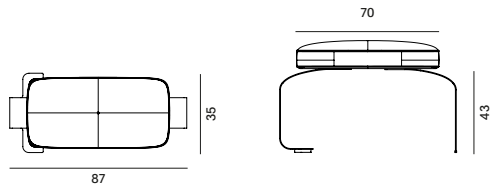

one-sided backrest M - only for Curve moduls

Accessories

Low table with curved legs to be fixed to the seating module, area without backrest (side)

Light armrest with curved legs to be fixed to the seating module, area without backrest (side)

Low table with straight legs to be fixed to the seating module in a central position (between the two modules)

Light armrest with straight legs to be fixed to the seating module in a central position (between the two modules)