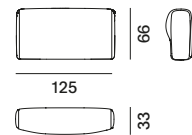

one-sided backrest L125
only for Island moduls