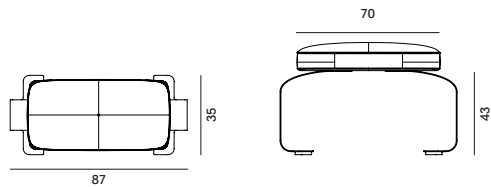

one-sided backrest M - only for Curve moduls

Accessories

Low table with curved legs to be fixed to the seating module, area without backrest (side)

Light armrest with curved legs to be fixed to the seating module, area without backrest (side)

Low table with straight legs to be fixed to the seating module in a central position (between the two modules)

Light armrest with straight legs to be fixed to the seating module in a central position (between the two modules)