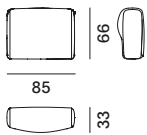

one-sided backrest L85
only for Island moduls