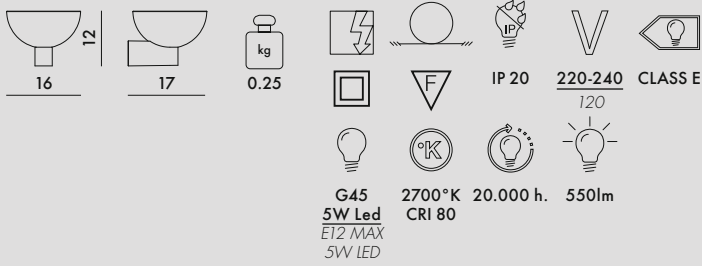

**9480/9481**  
Wall lamp

**MATERIAL**

Batch-dyed or transparent thermoplastic technopolymer, metallic recycled ABS

**JJ16**  
One G45 5W LED light bulb included  
Cannot be sold separately from 9480

The light source can be replaced with a similar source, respecting the data indicated on the label. We recommend using a light source with a colour temperature of 2700 K.

**9480/9481** 1 0.65 0.006 26X17X13.5