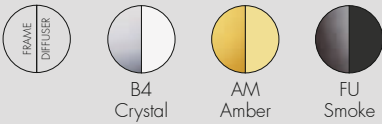

**9480/9481**  
Wall lamp

**MATERIAL**

Batch-dyed or transparent thermoplastic technopolymer, metallic recycled ABS

**JJ16**  
One G45 5W LED light bulb included  
Cannot be sold separately from 9480

The light source can be replaced with a similar source, respecting the data indicated on the label. We recommend using a light source with a colour temperature of 2700 K.

**9480/9481** 1 0.65 0.006 26X17X13.5