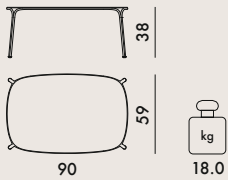

NEW!

HIRAY 2022

Design Ludovica + Roberto Palomba

6194
coffee table

MATERIAL

Painted galvanised steel

6194 1 22.0 0.2314 42X92X60

EN 15372:2016	level reached
5.1	Compliant
5.2	Compliant
EN 1730:2012	level reached
6.2	L3
6.3	L3
6.4.2	L3
6.6	L3
7.2	Compliant