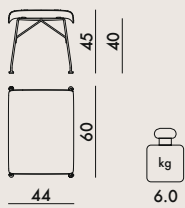

SHELL

Curved 3D wood

SEAT

Curved 3D wood with leather seat upholstery

FRAME

Chrome-plated or painted steel

Slatted Ash

CC
Light wood
Light leather
Chrome

SC
Dark wood
Dark leather
Chrome

SN
Dark wood
Dark leather
Black

Product made of FSC™ certified wood