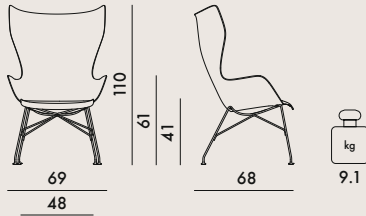

**4917**

Slatted Ash leather seat upholstery

**4920**

Slatted Ash leather upholstery

**SHELL**

Curved 3D wood

**SEAT**

Curved 3D wood with leather seat upholstery

discover  
Smart Wood Collection

The mark of  
responsible forestry

<b>4917</b>	1	13.7	0.57	70X70X115
<b>4920</b>	1	7.8	0.135	53X53X61

	level achieved	
	armchair	ottoman
EN 1022:2005	Comp.	Comp.
EN 16139:2013+AC2013	Comp.	Comp.
EN 1728:2012+AC2013		
6.4	L2	L2
6.5	L2	L2
6.10	L2	-
6.11	L2	-
6.15	L2	L2
6.16	-	L2
6.17	L2	L2
6.18	L2	L2
6.20	L2	-
6.24	L2	L2
6.25	L2	L2
6.26	L2	-