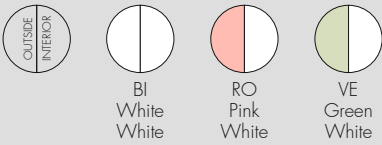

BELLISSIMA 2018

Design Ferruccio Laviani

kg
2.3

MATERIAL

Mass-dyed thermoplastic technopolymer

9450/9451

MAT

9455/9456

GLOSSY

9460/9461

WOOD FINISH

JJ14

One E27 max. 12W LED light bulb included
Cannot be sold separately
from 9450/9455/9060

One E26 Max 7,5W LED light bulb included
Cannot be sold separately
from 9451/9456/9461