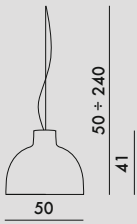

BELLISSIMA 2018

Design Ferruccio Laviani

kg
2.3

MATERIAL

Mass-dyed thermoplastic technopolymer

9450/9451

MAT

9455/9456

GLOSSY

9460/9461

WOOD FINISH

JJ14

One E27 max. 12W LED light bulb included
Cannot be sold separately
from 9450/9455/9060

One E26 Max 7,5W LED light bulb included
Cannot be sold separately
from 9451/9456/9461

9450/9451	1	4.7	0.13	53X53X43
9455/9456	1	4.7	0.13	53X53X43
9460/9461	1	4.7	0.13	53X53X43

The light source can be replaced with a similar source, respecting the data indicated on the label. We recommend using a light source with a colour temperature of 2700 K.