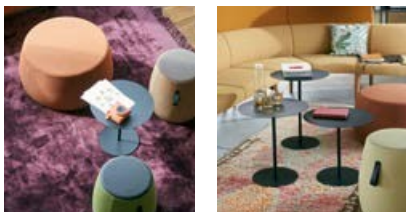

sedus

se:tea

Universal side table

se:tea - UNIVERSAL SIDE TABLE

Simple elegance

Streamlined appearance, elegant presentation, timeless design – here is the black, universal side table se:tea. Due to its lean dimensions and a design in three different heights, it perfectly suits every working and resting area, either used on its own or in a set. Robust and stable, se:tea offers space to accommodate a laptop, mobile phone etc.

Flexible

se:tea is the perfect addition to lounge areas, central zones or work cafés – as a decorative side table solution, it is both an eye-catcher and a modest place for a cup, laptop or mobile phone.

Whether used on its own or in combination with other products – se:tea is always the right choice

Streamlined

With its reduced design language and a tabletop thickness of only 2 mm, the table is exceptionally light. Due to the timeless black design, se:tea has a sophisticated look and can be beautifully combined with other furniture.

Design in timeless black

Light

Due to the minimal use of materials, the low total weight and felt glides, it is possible to change the position of se:tea quickly and easily.

Three different heights and low weight