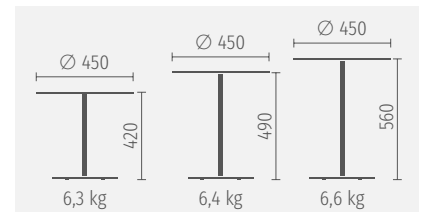

Three different heights and low weight