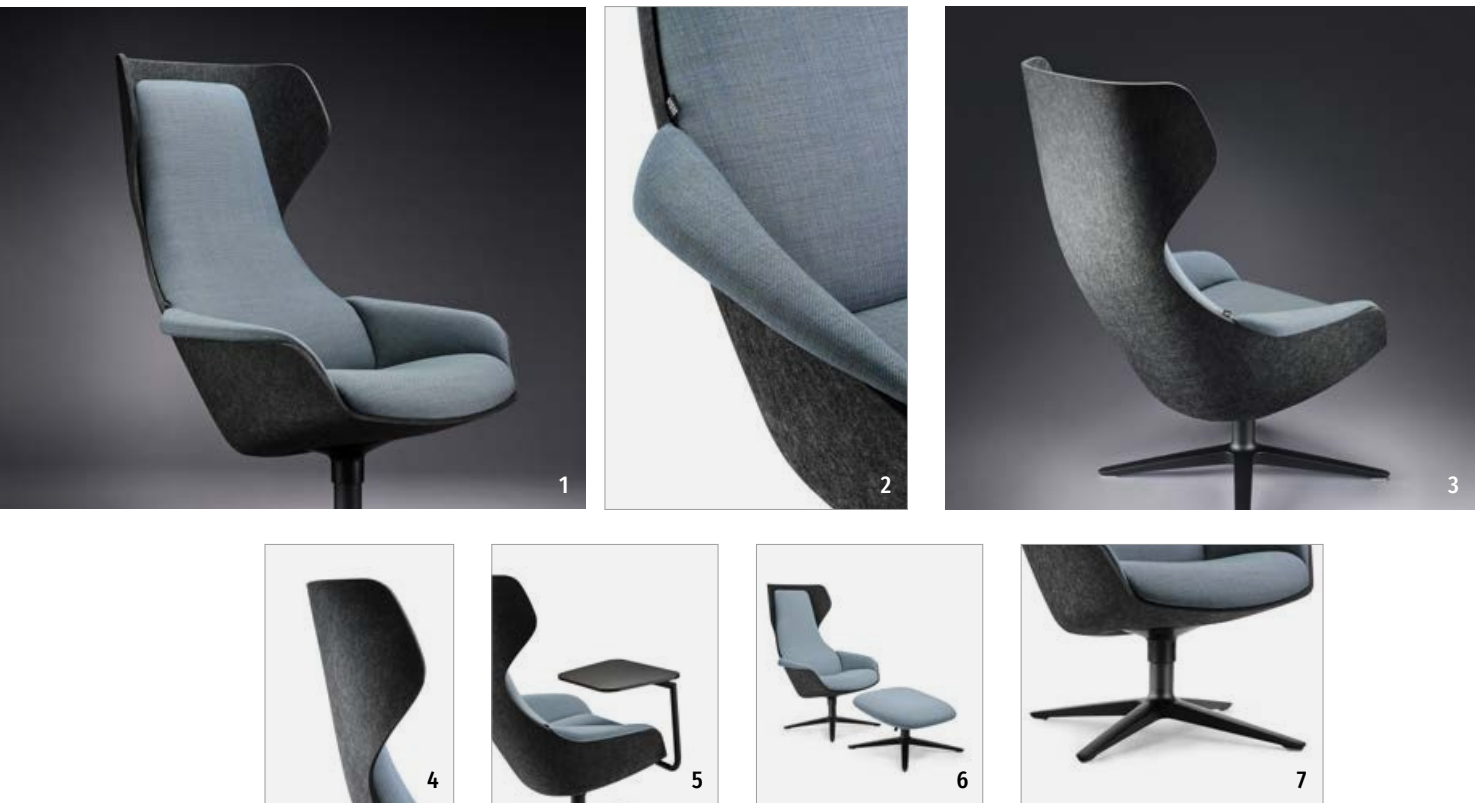

Typical application areas for the se:lounge are:

- Intermediate areas in open-plan offices
- Quiet zones & retreats
- Lounge & reception areas
- Management offices

1. The ergonomically shaped backrest and seat upholstery invite you to sit in comfort.
2. The upholstered armrests can be configured independently of the rest of the upholstery. For example, it is also possible to have wipe-clean leather for enhanced hygiene.
3. The sporty shape of the seat shell made of stable and robust material has a light and sound-absorbing effect at the same time.
4. The modern, elegant shape of the ears made of form felt provide protection and privacy.
5. The retrofittable, swivelling shelf offers storage space (shelf always in black) for laptop etc.
6. The ottoman offers an additional feel-good factor, to take time out and put your feet up.
7. The high-quality base rotates 360° and gives the armchair sufficient stability for all positions.

FORM AND FUNCTION

Shaped for comfort

The lounge chair has a one-piece PET felt seat shell. The contour and height of the backrest provide optimum body and head support. The integrated armrests form the side finish. The organic contours convey harmony, whilst the seat pan and the handmade upholstery round off the comfort.

The seat shell of the se:lounge is made of PET felt, which is made from shredded PET bottles and is 100 % recyclable.

VARIATION AND DIVERSITY

Design that is always perfect

The se:lounge can be individually designed: You can select the armrest wings as well as the seat and back upholstery in different colours to match the seat shell. It is also possible to add a writing tablet or an ottoman as an option.