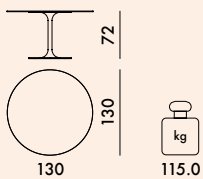

NEW!

THIERRY XXL 2023

Design Piero Lissoni

4045

4046

FRAME

Painted steel

TOP

Back-painted tempered plate glass

BO
Burgundy

GR
Grey

BI
White

NE
Black

	level achieved
EN 1730:2012	Compliant
EN 15372:2016	Compliant
5.1	Compliant
5.2	Compliant
6.2	L3
6.3	L3
6.4.2	L3
6.5	L3
6.6	L3
6.9	L3
7.2	Compliant

Model	Quantity	Weight (kg)	Volume (m³)	Dimensions (mm)
4045	1	40.0	0.101	136X136X5.5
	1	75.0	0.473	82X77X75
4046	1	62.0	0.135	124X198X5.5
	1	75.0	0.473	82X77X75