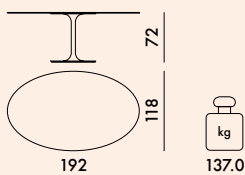

NEW!

THIERRY XXL 2023

Design Piero Lissoni

4045

4046

FRAME

Painted steel

TOP

Model	Quantity	Weight (kg)	Volume (m³)	Dimensions (mm)
4045	1	40.0	0.101	136X136X5.5
	1	75.0	0.473	82X77X75
4046	1	62.0	0.135	124X198X5.5
	1	75.0	0.473	82X77X75