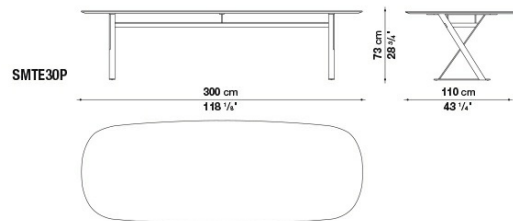

# Technical drawings

**SMT8L**

**SMT8P**

**SMT11L**

**SMT11P**

SMTE19

SMTE19P

SMTE25

SMTE25P

SMTE30

SMTE30P

---

B&B Italia reserves the right to make technological and aesthetic improvements to its models, including changes to the sizes and materials, without notice. The technical drawings do not define the details of the product. The measurements shown are indicative and may undergo changes. In particular, the dimensions relevant to the padded parts are subject to usage tolerances over time caused by the normal adjustment of the padding. For the specific information, please contact the dealer closest to you.