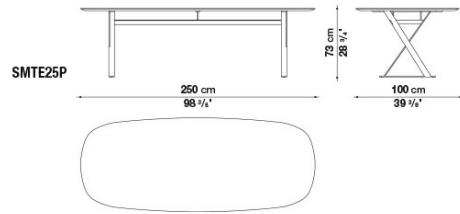

# Technical drawings

**SMT8L**

**SMT8P**

**SMT11L**

**SMT11P**

SMTE19

SMTE19P

SMTE25

SMTE25P

SMTE30

SMTE30P

---

B&B Italia reserves the right to make technological and aesthetic improvements to its models, including changes to the sizes and materials, without notice. The technical drawings do not define the details of the product. The measurements shown are indicative and may undergo changes. In particular, the dimensions relevant to the padded parts are subject to usage tolerances over time caused by the normal adjustment of the padding. For the specific information, please contact the dealer closest to you.