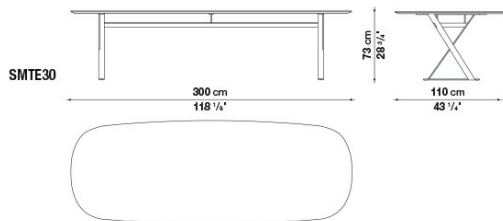

# Technical drawings

**SMT8L**

**SMT8P**

**SMT11L**

**SMT11P**

SMTE19

SMTE19P

SMTE25

SMTE25P

SMTE30

SMTE30P

---

B&B Italia reserves the right to make technological and aesthetic improvements to its models, including changes to the sizes and materials, without notice. The technical drawings do not define the details of the product. The measurements shown are indicative and may undergo changes. In particular, the dimensions relevant to the padded parts are subject to usage tolerances over time caused by the normal adjustment of the padding. For the specific information, please contact the dealer closest to you.