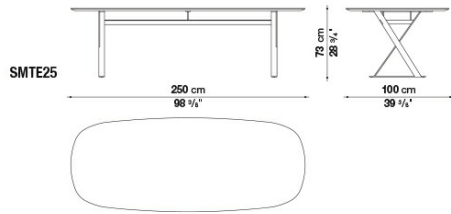

# Technical drawings

**SMT8L**

**SMT8P**

**SMT11L**

**SMT11P**

SMTE19

SMTE19P

SMTE25

SMTE25P

SMTE30

SMTE30P

---

B&B Italia reserves the right to make technological and aesthetic improvements to its models, including changes to the sizes and materials, without notice. The technical drawings do not define the details of the product. The measurements shown are indicative and may undergo changes. In particular, the dimensions relevant to the padded parts are subject to usage tolerances over time caused by the normal adjustment of the padding. For the specific information, please contact the dealer closest to you.