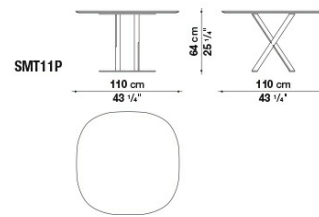

# Technical drawings

**SMT8L**

**SMT8P**

**SMT11L**

**SMT11P**

SMTE19

SMTE19P

SMTE25

SMTE25P

SMTE30

SMTE30P

---

B&B Italia reserves the right to make technological and aesthetic improvements to its models, including changes to the sizes and materials, without notice. The technical drawings do not define the details of the product. The measurements shown are indicative and may undergo changes. In particular, the dimensions relevant to the padded parts are subject to usage tolerances over time caused by the normal adjustment of the padding. For the specific information, please contact the dealer closest to you.