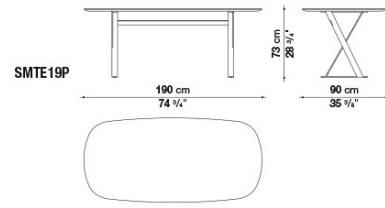

# Technical drawings

**SMT8L**

**SMT8P**

**SMT11L**

**SMT11P**

SMTE19

SMTE19P

SMTE25

SMTE25P

SMTE30

SMTE30P

---

B&B Italia reserves the right to make technological and aesthetic improvements to its models, including changes to the sizes and materials, without notice. The technical drawings do not define the details of the product. The measurements shown are indicative and may undergo changes. In particular, the dimensions relevant to the padded parts are subject to usage tolerances over time caused by the normal adjustment of the padding. For the specific information, please contact the dealer closest to you.