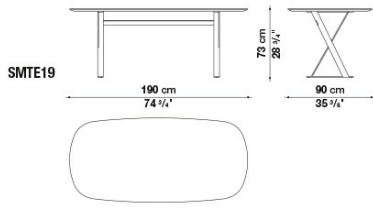

# Technical drawings

**SMT8L**

**SMT8P**

**SMT11L**

**SMT11P**

SMTE19

SMTE19P

SMTE25

SMTE25P

SMTE30

SMTE30P

---

B&B Italia reserves the right to make technological and aesthetic improvements to its models, including changes to the sizes and materials, without notice. The technical drawings do not define the details of the product. The measurements shown are indicative and may undergo changes. In particular, the dimensions relevant to the padded parts are subject to usage tolerances over time caused by the normal adjustment of the padding. For the specific information, please contact the dealer closest to you.