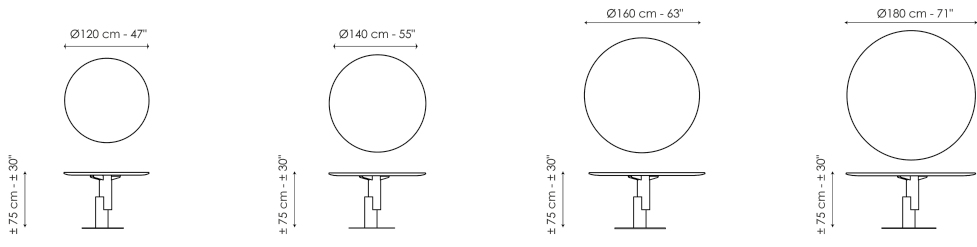

Data sheet

Width: 120cm
Depth: 120cm
Height: ± 75cm

Width: 140cm
Depth: 140cm
Height: ± 75cm

Width: 160cm
Depth: 160cm
Height: ± 75cm

Width: 180cm
Depth: 180cm
Height: ± 75cm

Top

Wood

Solid wood
American walnut