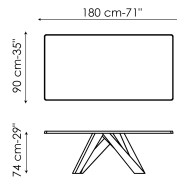

BONALDO

Big Table

Designer: Alain Gilles

The inclination of the legs evokes dynamism, the linearity of the top bestows great visual stability. Whether stationary or in motion, Big Table has a decidedly unusual personality. Big Table's legs are in laser-cut steel in different sizes and geometric shapes, shaped and matt painted in numerous combinations of colours. The top, fixed or extending, is available in veneered or solid wood, ceramic or marble. A single-material version in hand-spatulated clay in different

Data sheet

Width: 160cm
Depth: 90cm
Height: ± 74cm

Width: 180cm
Depth: 90cm
Height: ± 74cm

Width: 200cm
Depth: 100cm
Height: ± 75cm

Width: 220cm
Depth: 100cm
Height: ± 75cm

Width: 250cm
Depth: 100cm
Height: ± 75cm

Width: 300cm
Depth: 100-108cm
Height: ± 75cm

Width: 300cm
Depth: 120cm
Height: ± 76cm

Width: 160-240cm
Depth: 90cm
Height: ± 75cm

Width: 180-260cm
Depth: 90cm
Height: ± 75cm

Width: 200-300cm
Depth: 100cm
Height: ± 75cm