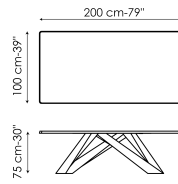

BONALDO

Big Table

Designer: Alain Gilles

The inclination of the legs evokes dynamism, the linearity of the top bestows great visual stability. Whether stationary or in motion, Big Table has a decidedly unusual personality. Big Table's legs are in laser-cut steel in different sizes and geometric shapes, shaped and matt painted in numerous combinations of colours. The top, fixed or extending, is available in veneered or solid wood, ceramic or marble. A single-material version in hand-spatulated clay in different

Data sheet

Width: 160cm
Depth: 90cm
Height: ± 74cm

Width: 180cm
Depth: 90cm
Height: ± 74cm

Width: 200cm
Depth: 100cm
Height: ± 75cm

Width: 220cm
Depth: 100cm
Height: ± 75cm

Width: 250cm
Depth: 100cm
Height: ± 75cm

Width: 300cm
Depth: 100-108cm
Height: ± 75cm

Width: 300cm
Depth: 120cm
Height: ± 76cm

Width: 160-240cm
Depth: 90cm
Height: ± 75cm

Width: 180-260cm
Depth: 90cm
Height: ± 75cm

Width: 200-300cm
Depth: 100cm
Height: ± 75cm