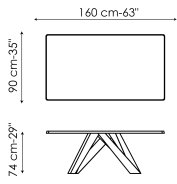

BONALDO

Big Table

Designer: Alain Gilles

The inclination of the legs evokes dynamism, the linearity of the top bestows great visual stability. Whether stationary or in motion, Big Table has a decidedly unusual personality. Big Table's legs are in laser-cut steel in different sizes and geometric shapes, shaped and matt painted in numerous combinations of colours. The top, fixed or extending, is available in veneered or solid wood, ceramic or marble. A single-material version in hand-spatulated clay in different

Data sheet

Width: 160cm
Depth: 90cm
Height: ± 74cm

Width: 180cm
Depth: 90cm
Height: ± 74cm

Width: 200cm
Depth: 100cm
Height: ± 75cm

Width: 220cm
Depth: 100cm
Height: ± 75cm

Width: 250cm
Depth: 100cm
Height: ± 75cm

Width: 300cm
Depth: 100-108cm
Height: ± 75cm

Width: 300cm
Depth: 120cm
Height: ± 76cm

Width: 160-240cm
Depth: 90cm
Height: ± 75cm

Width: 180-260cm
Depth: 90cm
Height: ± 75cm

Width: 200-300cm
Depth: 100cm
Height: ± 75cm