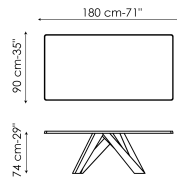

# Big Table

Designer: Alain Gilles

The inclination of the legs evokes dynamism, the linearity of the top bestows great visual stability. Whether stationary or in motion, Big Table has a decidedly unusual personality. Big Table's legs are in laser-cut steel in different sizes and geometric shapes, shaped and matt painted in numerous combinations of colours. The top, fixed or extending, is available in veneered or solid wood, ceramic or marble. A single-material version in hand-spatulated clay in different

**Data sheet**

Width: 160cm  
Depth: 90cm  
Height: ± 74cm

Width: 180cm  
Depth: 90cm  
Height: ± 74cm

Width: 200cm  
Depth: 100cm  
Height: ± 75cm

Width: 220cm  
Depth: 100cm  
Height: ± 75cm

Width: 250cm  
Depth: 100cm  
Height: ± 75cm

Width: 300cm  
Depth: 100-108cm  
Height: ± 75cm

Width: 300cm  
Depth: 120cm  
Height: ± 76cm

Width: 160-240cm  
Depth: 90cm  
Height: ± 75cm

Width: 180-260cm  
Depth: 90cm  
Height: ± 75cm

Width: 200-300cm  
Depth: 100cm  
Height: ± 75cm