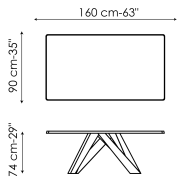

# Big Table

Designer: Alain Gilles

The inclination of the legs evokes dynamism, the linearity of the top bestows great visual stability. Whether stationary or in motion, Big Table has a decidedly unusual personality. Big Table's legs are in laser-cut steel in different sizes and geometric shapes, shaped and matt painted in numerous combinations of colours. The top, fixed or extending, is available in veneered or solid wood, ceramic or marble. A single-material version in hand-spatulated clay in different

**Data sheet**

Width: 160cm  
Depth: 90cm  
Height: ± 74cm

Width: 180cm  
Depth: 90cm  
Height: ± 74cm

Width: 200cm  
Depth: 100cm  
Height: ± 75cm

Width: 220cm  
Depth: 100cm  
Height: ± 75cm

Width: 250cm  
Depth: 100cm  
Height: ± 75cm

Width: 300cm  
Depth: 100-108cm  
Height: ± 75cm

Width: 300cm  
Depth: 120cm  
Height: ± 76cm

Width: 160-240cm  
Depth: 90cm  
Height: ± 75cm

Width: 180-260cm  
Depth: 90cm  
Height: ± 75cm

Width: 200-300cm  
Depth: 100cm  
Height: ± 75cm