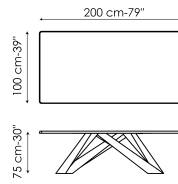

# Big Table

Designer: Alain Gilles

The inclination of the legs evokes dynamism, the linearity of the top bestows great visual stability. Whether stationary or in motion, Big Table has a decidedly unusual personality. Big Table's legs are in laser-cut steel in different sizes and geometric shapes, shaped and matt painted in numerous combinations of colours. The top, fixed or extending, is available in veneered or solid wood, ceramic or marble. A single-material version in hand-spatulated clay in different

**Data sheet**

Width: 160cm  
Depth: 90cm  
Height: ± 74cm

Width: 180cm  
Depth: 90cm  
Height: ± 74cm

Width: 200cm  
Depth: 100cm  
Height: ± 75cm

Width: 220cm  
Depth: 100cm  
Height: ± 75cm

Width: 250cm  
Depth: 100cm  
Height: ± 75cm

Width: 300cm  
Depth: 100-108cm  
Height: ± 75cm

Width: 300cm  
Depth: 120cm  
Height: ± 76cm

Width: 160-240cm  
Depth: 90cm  
Height: ± 75cm

Width: 180-260cm  
Depth: 90cm  
Height: ± 75cm

Width: 200-300cm  
Depth: 100cm  
Height: ± 75cm