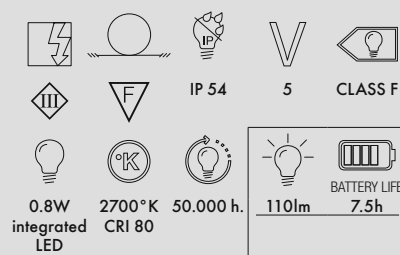

# BATTERY 2015

Design Ferruccio Laviani