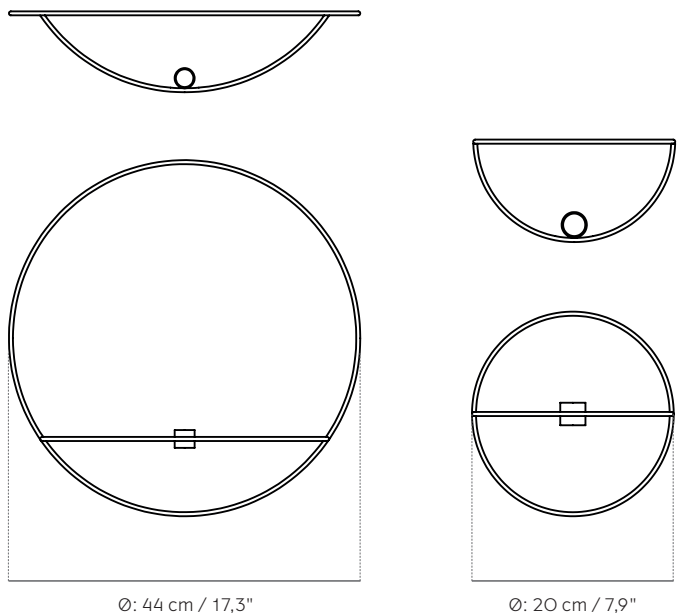

POV Circle Candle Holder

Product Type

Candle Holder

Production Process

The Brass base is made by Brass wire and silver soldering. The black is made by powder coated steel wire.

Dimension (cm / in)

Small

H: 12 cm / 4,7"

Ø: 20 cm / 7,9"

Large

H: 12 cm / 4,7"

Ø: 44 cm / 17,3"

Weight item (kg)

Small: 0,12 kg

Large: Brass: 0,32 kg

Materials

Powder Coated Steel or Solid Brass

Colours

Black (RAL 9005)

Brass

Packaging Type

Gift Box

Packaging Measurement (H * W * D)

Small: 20,5 cm * 20,5 cm * 11 cm

Large: 45 cm * 11 cm * 45 cm

Care Instructions

Use a soft dry cloth to clean. Do not use any cleaners with chemicals or harsh abrasives. Avoid using water. To maintain a shiny appearance, use a mild metal polish and a soft cloth.

POV Circular Candleholder is a light, smart and playful design. Beautiful on its own and stunning as graphical patterns on the wall. In the movies the Point Of View is right where the camera is aiming. The eye of the viewer. And depending on that point of view, things will change - settings, stories and the way we interpret things. And if you move around the different designs and shapes in the POV series, you'll also notice that your view alters the object. From some angles they will seem like flat graphical drawings and as you move around them suddenly the graphic lines float in mid air. Shadows and shapes change, making the POV series fun to interact with.

About the Designer

Note is a Stockholm-based design studio founded in 2008 and working in the fields of architecture, interiors, products and graphic design. "We are seldom inspired by the design world," they tell us. "Instead we influence each other, pushing ourselves further and further towards our goal - world domination!" That playful sense of humour is at the heart of their practice too. "We want to put a smile on the user's face, and for there to be a friendly and welcoming sensation that follows through the whole experience of the product. We want to affect people in a positive way."