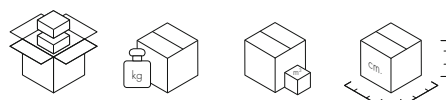

#### Bouclé

Removable cover

 Fire-resistant version

UK Standard BS 5852 S5, S.I. 1324

EN 1022:2005	Compliant
EN 1728:2012+AC2013	level reached
6.6	(maximum level) L2
6.10	(maximum level) L2
6.11	(maximum level) L2
6.15	(maximum level) L2
6.16	(maximum level) L2
6.17	(maximum level) L2
6.18	(maximum level) L2
6.20	(maximum level) L2
6.25	(maximum level) L2
6.26	(maximum level) L2