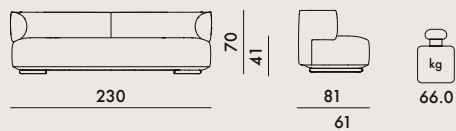

6281

A6281
only on request

FRAME

Painted steel

SEAT AND BACK

Fabric-upholstered polyurethane