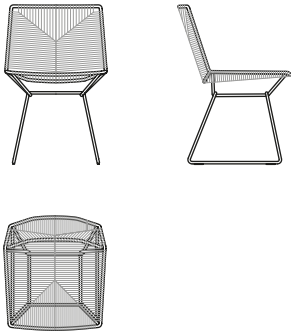

The load-bearing steel frame is wrapped in an exclusive rope weaving, available in five colours with a unique detail: the contrasting stitching glossy anthracite colour.

The elegance and lightness of this collection, available in chair, armchair and stool versions, are adaptable and transversal to all outdoor environments, residential or contract.

[DOWNLOAD THE OUTDOOR BOOK](#)

VERSION

- . ARMCHAIR: available with or without armrest.
- . CHAIR
- . STOOL: available in two different high H65 and H78.

SHELL AND BASE

Load-bearing seating structure made of steel, woven with high-tenacity polyester cord, solution-dyed, guaranteeing high resistance to atmospheric agents, light, and abrasions, with stretch resistance. Sled-base made of steel rod. All Neil Twist seat models have a stitching detail in a contrasting colour in glossy anthracite. Variants and types: Matt ecru col.23 / Matt anthracite col.03 / Glossy silver grey col.04 / Glossy English green col.17 / Glossy orange - col.11.

Available for Neil Twist armchair and chair version only.

NEIL TWIST CHAIR

L50 D58 H80 cm
seat H45 cm

NEIL TWIST STOOL

H65
L50 D58 H96 cm
seat H65 cm

H78
L50 D58 H107 cm
seat H78 cm

NEIL TWIST ARMCHAIR

no armrests
L75.2 D66 H71 cm seat H41.3 cm