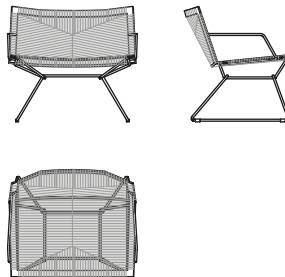

The load-bearing steel frame is wrapped in an exclusive rope weaving, available in five colours with a unique detail: the contrasting stitching glossy anthracite colour.

The elegance and lightness of this collection, available in chair, armchair and stool versions, are adaptable and transversal to all outdoor environments, residential or contract.

[DOWNLOAD THE OUTDOOR BOOK](#)

VERSION

- . ARMCHAIR: available with or without armrest.
- . CHAIR
- . STOOL: available in two different high H65 and H78.

SHELL AND BASE

Load-bearing seating structure made of steel, woven with high-tenacity polyester cord, solution-dyed, guaranteeing high resistance to atmospheric agents, light, and abrasions, with stretch resistance. Sled-base made of steel rod. All Neil Twist seat models have a stitching detail in a contrasting colour in glossy anthracite. Variants and types: Matt ecru col.23 / Matt anthracite col.03 / Glossy silver grey col.04 / Glossy English green col.17 / Glossy orange - col.11.

Available for Neil Twist armchair and chair version only.

NEIL TWIST CHAIR

L50 D58 H80 cm
seat H45 cm

NEIL TWIST STOOL

H65
L50 D58 H96 cm
seat H65 cm

H78
L50 D58 H107 cm
seat H78 cm

NEIL TWIST ARMCHAIR

no armrests
L75.2 D66 H71 cm seat H41.3 cm

with armrests
L79.6 D66 H71 cm seat H41.3 cm

Finishing

The number in the dot corresponds to the number of colour/material finish.

Here below, in the section FINISH OPTIONS, please note all the colours of the materials used for this product.