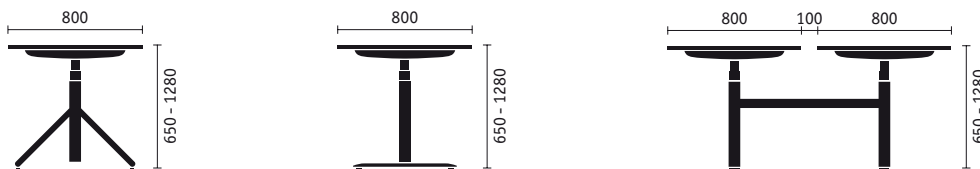

DESIGN OPTIONS

Customised configuration

Dimensions