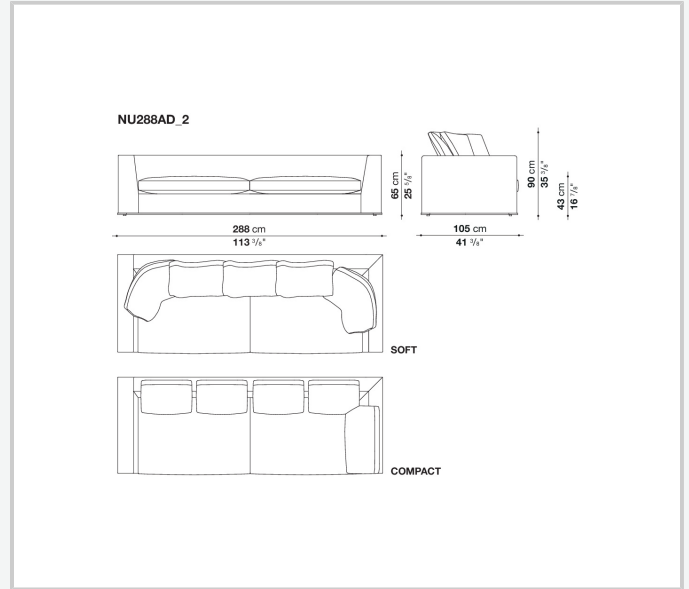

Technical drawings