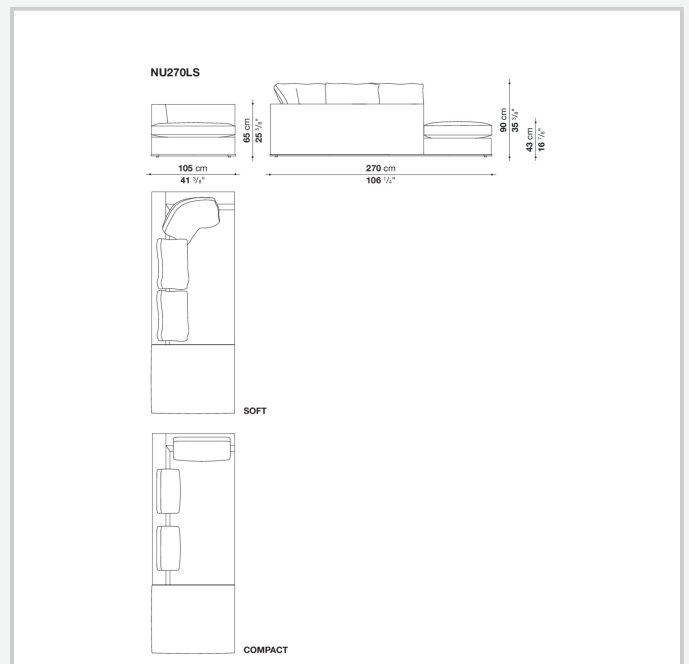

Technical drawings