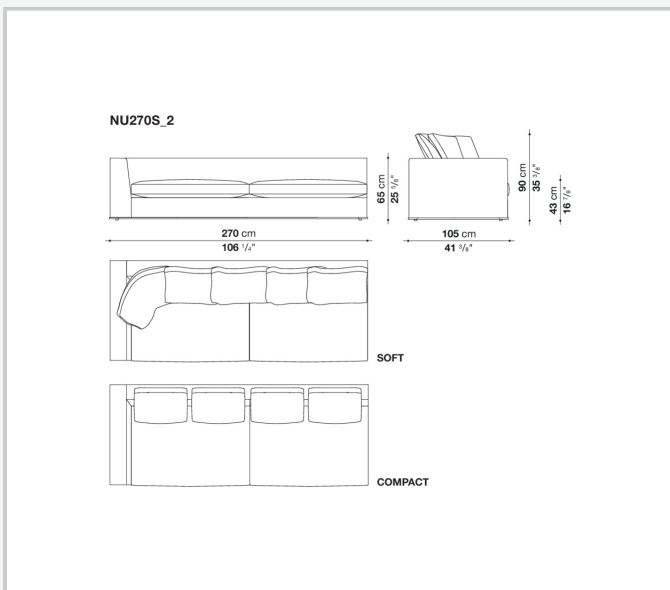

Technical drawings