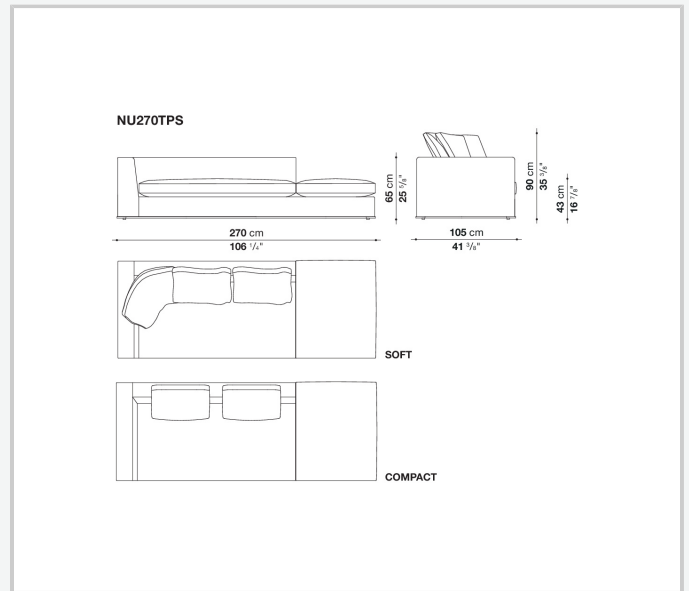

Technical drawings