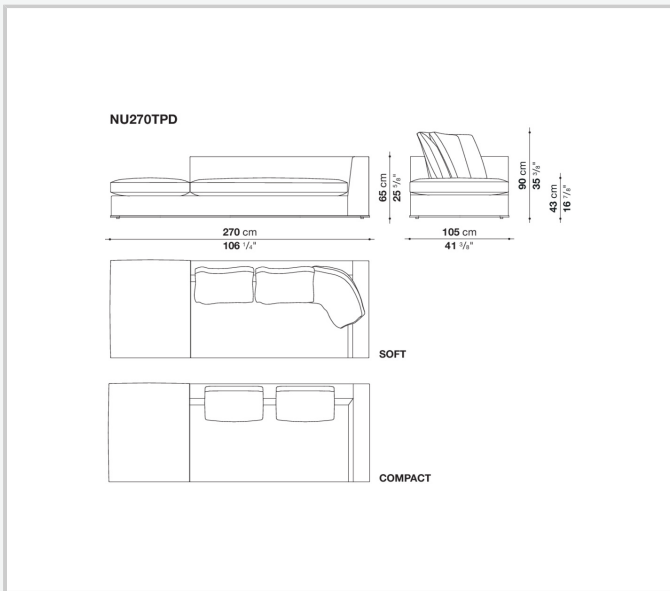

Technical drawings