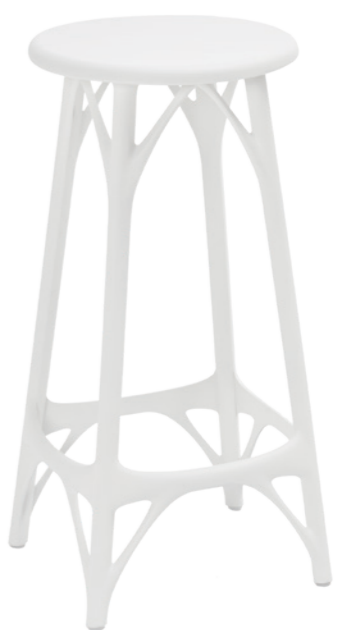

# A.I. STOOL LIGHT 2022

Design Philippe Starck

**5901**

**5902**

**5903**

**MATERIAL**  
recycled thermoplastic technopolymer with mineral filler and soft-touch treatment

BLOCK COVERING

- BI White
- NE Black
- GR Grey

discover A.I. Family

Model	Quantity	Weight (kg)	Volume (m³)	Dimensions (cm)
5901	2	7.0	0.501	32X32X49
5902	2	10.0	0.132	32X59X70
5903	2	13.0	0.166	34X61X80

Level reached	H. 45 H. 65/75	
	Compliant	Compliant
EN 16139:2013+AC2013	Compliant	Compliant
EN 1022:2018 7.2	Compliant	Compliant
EN 1728:2012		
4.1	L2	L2
4.2	L2	L2
6.5	L2	L2
6.8	-	L2
6.15	L2	L2
6.16	L2	L2
6.18	L2	L2
6.21	-	L2
6.24	L2	L2
<b>maximum level=L2</b>		