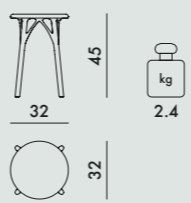

# A.I. STOOL LIGHT 2022

Design Philippe Starck

**5901**

**5902**

**5903**

**MATERIAL**  
recycled thermoplastic technopolymer with mineral filler and soft-touch treatment

BLOCK COVERING

- BI White
- NE Black
- GR Grey

discover A.I. Family

Model	Quantity	Weight (kg)	Volume (m³)	Dimensions (cm)
5901	2	7.0	0.501	32X32X49
5902	2	10.0	0.132	32X59X70
5903	2	13.0	0.166	34X61X80

Level reached	H. 45 H. 65/75	
	Compliant	Compliant
EN 16139:2013+AC2013	Compliant	Compliant
EN 1022:2018 7.2	Compliant	Compliant
EN 1728:2012		
4.1	L2	L2
4.2	L2	L2
6.5	L2	L2
6.8	-	L2
6.15	L2	L2
6.16	L2	L2
6.18	L2	L2
6.21	-	L2
6.24	L2	L2
<b>maximum level=L2</b>		