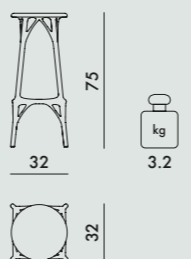

# A.I. STOOL LIGHT 2022

Design Philippe Starck

**5901**

**5902**

**5903**

**MATERIAL**  
recycled thermoplastic technopolymer with mineral filler and soft-touch treatment

BLOCK COVERING

- BI White
- NE Black
- GR Grey

discover A.I. Family

Model	Quantity	Weight (kg)	Volume (m³)	Dimensions (cm)
5901	2	7.0	0.501	32X32X49
5902	2	10.0	0.132	32X59X70
5903	2	13.0	0.166	34X61X80

Level reached	H. 45 H. 65/75	
	Compliant	Compliant
EN 16139:2013+AC2013	Compliant	Compliant
EN 1022:2018 7.2	Compliant	Compliant
EN 1728:2012		
4.1	L2	L2
4.2	L2	L2
6.5	L2	L2
6.8	-	L2
6.15	L2	L2
6.16	L2	L2
6.18	L2	L2
6.21	-	L2
6.24	L2	L2
<b>maximum level=L2</b>		