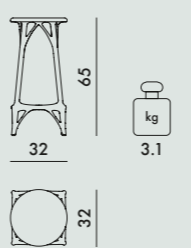

# A.I. STOOL LIGHT 2022

Design Philippe Starck

**5901**

**5902**

**5903**

**MATERIAL**  
recycled thermoplastic technopolymer with mineral filler and soft-touch treatment

BLOCK COVERING

- BI White
- NE Black
- GR Grey

discover A.I. Family

Model	Quantity	Weight (kg)	Volume (m³)	Dimensions (cm)
5901	2	7.0	0.501	32X32X49
5902	2	10.0	0.132	32X59X70
5903	2	13.0	0.166	34X61X80

Level reached	H. 45 H. 65/75	
	Compliant	Compliant
EN 16139:2013+AC2013	Compliant	Compliant
EN 1022:2018 7.2	Compliant	Compliant
EN 1728:2012		
4.1	L2	L2
4.2	L2	L2
6.5	L2	L2
6.8	-	L2
6.15	L2	L2
6.16	L2	L2
6.18	L2	L2
6.21	-	L2
6.24	L2	L2
<b>maximum level=L2</b>		