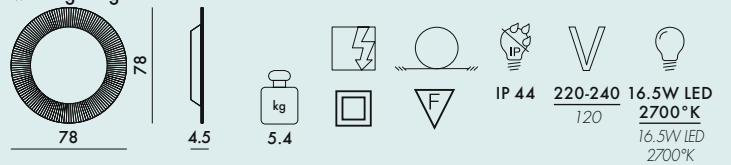

METALLIC

9953/9954
with lighting

FRAME

Transparent or batch-dyed PMMA with lighting

TRANSPARENT

9950/9951	1	5.87	0.081	87X85X11
9953/9954	1	6.37	0.081	87X85X11