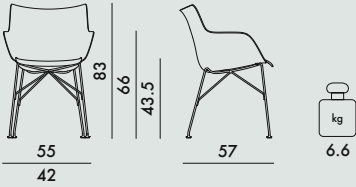

reddot winner 2020

4913
h. seat 43.5 cm. - Basic Veneer
4914
h. seat 43.5 cm. - Slatted Ash

5913
h. seat 41.5 cm. - Basic Veneer
5914
h. seat 41.5 cm. - Slatted Ash

SHELL

Curved 3D wood

SEAT

Mass-dyed thermoplastic technopolymer