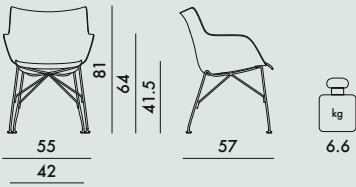

reddot winner 2020

4913
h. seat 43.5 cm. - Basic Veneer
4914
h. seat 43.5 cm. - Slatted Ash

5913
h. seat 41.5 cm. - Basic Veneer
5914
h. seat 41.5 cm. - Slatted Ash

SHELL

Curved 3D wood

SEAT

Mass-dyed thermoplastic technopolymer