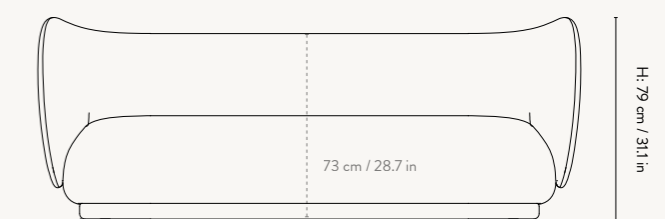

RICO SOFA 3-SEATER

Design by ferm LIVING

PRODUCT DETAILS

Manufactured in Italy

DIMENSIONS

Height: 79 cm / 31.1 in
Width: 210 cm / 82.7 in
Depth: 81.5 cm / 32.1 in
Back height: 73 cm / 28.7 in
Seat height: 41 cm / 16 in
Seat depth: 58 cm / 22.8 in
Weight: 80 kg

MATERIALS & CONSTRUCTION

Backrest: Moulded foam with inner iron structure
Seat: Polyurethane foam with inner wooden structure
Feet: Low density polyethylene

CARE

Please see Care & Maintenance guide on www.fermliving.com

PACKSIZE

1

TEST

EN 16139:2013

Furniture - Strength, durability, stability and safety
Requirements for non-domestic seating

Foam fire rating:

CAL117-2013 - pass

BS 5852 Crib5 - on request

CUSTOMISATION OPTIONS

FABRIC QUALITIES

To see the specifications of each fabric and available colour assortment please go to overview on page 18