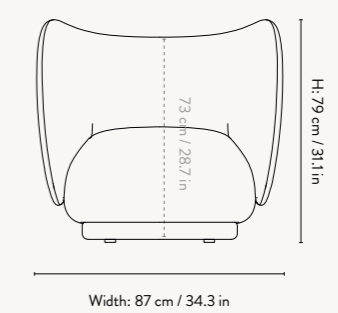

RICO LOUNGE CHAIR

Design by ferm LIVING

PRODUCT DETAILS

Manufactured in Italy

DIMENSIONS

Height: 79 cm / 31.1 in
Width: 87 cm / 34.3 in
Depth: 81.5 cm / 32.1 in
Back height: 73 cm / 28.7 in
Seat height: 41 cm / 16 in
Seat depth: 55 cm / 22.8 in
Weight: 40 kg

MATERIALS & CONSTRUCTION

Backrest: Moulded foam with inner iron structure
Seat: Polyethylene foam with inner wooden structure
Feet: Low density polyethylene

CARE

Please see Care & Maintenance guide on www.fermliving.com

PACKSIZE

1

TEST

EN 16139:2013

Furniture - Strength, durability, stability and safety
Requirements for non-domestic seating

Foam fire rating:

CAL117-2013 - pass

BS 5852 Crib5 - on request

CUSTOMISATION OPTIONS

FABRIC QUALITIES

To see the specifications of each fabric and available colour assortment please go to overview on page 18

SWIVEL FOOT BASE

Rico Lounge Chair is available with a swivel foot base.