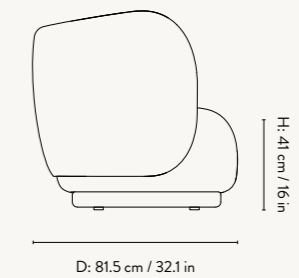

Manufactured in Italy

DIMENSIONS

Height: 79 cm / 31.1 in
Width: 150 cm / 59 in
Depth: 81.5 cm / 32.1 in
Back height: 73 cm / 28.7 in
Seat height: 41 cm / 16 in
Seat depth: 58 cm / 22.8 in
Weight: 70 kg

MATERIALS & CONSTRUCTION

Height: 79 cm / 31.1 in
Width: 210 cm / 82.7 in
Depth: 81.5 cm / 32.1 in
Back height: 73 cm / 28.7 in
Seat height: 41 cm / 16 in
Seat depth: 58 cm / 22.8 in
Weight: 80 kg

MATERIALS & CONSTRUCTION

Backrest: Moulded foam with inner iron structure
Seat: Polyurethane foam with inner wooden structure
Feet: Low density polyethylene

Rico Divan – Fabric: Hallingdal 457

RICO DIVAN

Design by ferm LIVING

PRODUCT DETAILS

Manufactured in Italy
Backrest on the left or right side

DIMENSIONS

Height: 79 cm / 31.1 in
Width: 190 cm / 74.8 in
Back height: 73 cm / 28.7 in
Depth: 81.5 cm / 32 in
Seat height: 41 cm / 16 in
Seat depth: 58 cm / 22.8 in
Weight: 55 kg

Manufactured in Italy

DIMENSIONS

Height: 79 cm / 31.1 in
Width: 87 cm / 34.3 in
Depth: 81.5 cm / 32.1 in
Back height: 73 cm / 28.7 in
Seat height: 41 cm / 16 in
Seat depth: 55 cm / 22.8 in
Weight: 40 kg