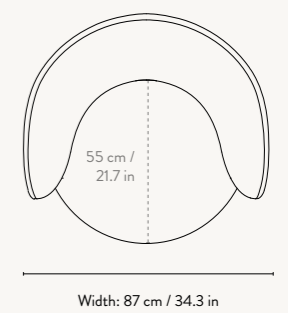

RICO LOUNGE CHAIR

Design by ferm LIVING

PRODUCT DETAILS

Manufactured in Italy

DIMENSIONS

Height: 79 cm / 31.1 in
Width: 87 cm / 34.3 in
Depth: 81.5 cm / 32.1 in
Back height: 73 cm / 28.7 in
Seat height: 41 cm / 16 in
Seat depth: 55 cm / 22.8 in
Weight: 40 kg

MATERIALS & CONSTRUCTION

Backrest: Moulded foam with inner iron structure
Seat: Polyethylene foam with inner wooden structure
Feet: Low density polyethylene

CARE

Please see Care & Maintenance guide on www.fermliving.com

PACKSIZE

1

TEST

EN 16139:2013

Furniture - Strength, durability, stability and safety
Requirements for non-domestic seating

Foam fire rating:

CAL117-2013 - pass

BS 5852 Crib5 - on request

CUSTOMISATION OPTIONS

FABRIC QUALITIES

To see the specifications of each fabric and available colour assortment please go to overview on page 18

SWIVEL FOOT BASE

Rico Lounge Chair is available with a swivel foot base.