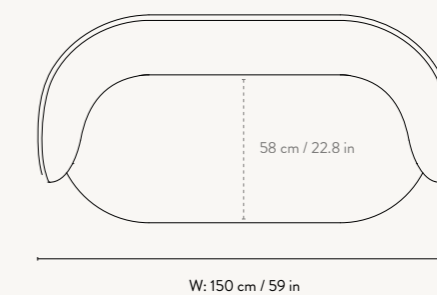

RICO SOFA 2-SEATER

Design by ferm LIVING

PRODUCT DETAILS

Manufactured in Italy

DIMENSIONS

Height: 79 cm / 31.1 in
Width: 150 cm / 59 in
Depth: 81.5 cm / 32.1 in
Back height: 73 cm / 28.7 in
Seat height: 41 cm / 16 in
Seat depth: 58 cm / 22.8 in
Weight: 70 kg

MATERIALS & CONSTRUCTION

Backrest: Moulded foam with inner iron structure
Seat: Polyurethane foam with inner wooden structure
Feet: Low density polyethylene

CARE

Please see Care & Maintenance guide on www.fermliving.com

PACKSIZE

1

TEST

EN 16139:2013

Furniture - Strength, durability, stability and safety
Requirements for non-domestic seating

Foam fire rating:

CAL117-2013 - pass

BS 5852 Crib5 - on request

CUSTOMISATION OPTIONS

FABRIC QUALITIES

To see the specifications of each fabric and available colour assortment please go to overview on page 18