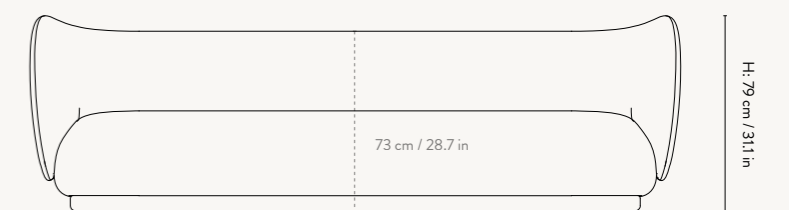

Manufactured in Italy

DIMENSIONS

Height: 79 cm / 31.1 in
Width: 150 cm / 59 in
Depth: 81.5 cm / 32.1 in
Back height: 73 cm / 28.7 in
Seat height: 41 cm / 16 in
Seat depth: 58 cm / 22.8 in
Weight: 70 kg

MATERIALS & CONSTRUCTION

Height: 79 cm / 31.1 in
Width: 210 cm / 82.7 in
Depth: 81.5 cm / 32.1 in
Back height: 73 cm / 28.7 in
Seat height: 41 cm / 16 in
Seat depth: 58 cm / 22.8 in
Weight: 80 kg

MATERIALS & CONSTRUCTION

Backrest: Moulded foam with inner iron structure
Seat: Polyurethane foam with inner wooden structure
Feet: Low density polyethylene

Rico Divan – Fabric: Hallingdal 457

RICO DIVAN

Design by ferm LIVING

PRODUCT DETAILS

Manufactured in Italy
Backrest on the left or right side

DIMENSIONS

Height: 79 cm / 31.1 in
Width: 190 cm / 74.8 in
Back height: 73 cm / 28.7 in
Depth: 81.5 cm / 32 in
Seat height: 41 cm / 16 in
Seat depth: 58 cm / 22.8 in
Weight: 55 kg

Manufactured in Italy

DIMENSIONS

Height: 79 cm / 31.1 in
Width: 87 cm / 34.3 in
Depth: 81.5 cm / 32.1 in
Back height: 73 cm / 28.7 in
Seat height: 41 cm / 16 in
Seat depth: 55 cm / 22.8 in
Weight: 40 kg