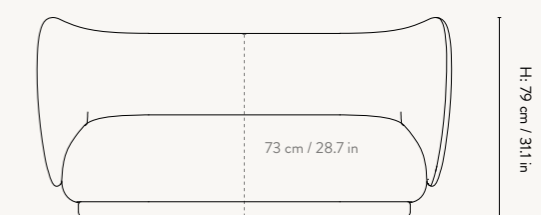

RICO SOFA 2-SEATER

Design by ferm LIVING

PRODUCT DETAILS

Manufactured in Italy

DIMENSIONS

Height: 79 cm / 31.1 in
Width: 150 cm / 59 in
Depth: 81.5 cm / 32.1 in
Back height: 73 cm / 28.7 in
Seat height: 41 cm / 16 in
Seat depth: 58 cm / 22.8 in
Weight: 70 kg

MATERIALS & CONSTRUCTION

Backrest: Moulded foam with inner iron structure
Seat: Polyurethane foam with inner wooden structure
Feet: Low density polyethylene

CARE

Please see Care & Maintenance guide on www.fermliving.com

PACKSIZE

1

TEST

EN 16139:2013

Furniture - Strength, durability, stability and safety
Requirements for non-domestic seating

Foam fire rating:

CAL117-2013 - pass

BS 5852 Crib5 - on request

CUSTOMISATION OPTIONS

FABRIC QUALITIES

To see the specifications of each fabric and available colour assortment please go to overview on page 18