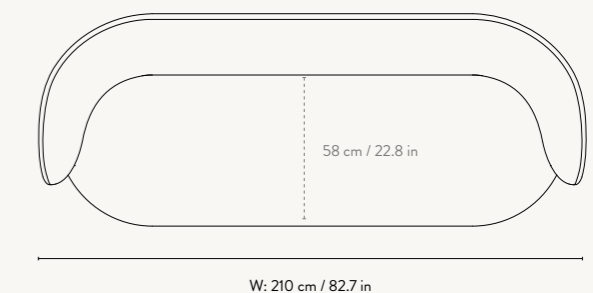

RICO SOFA 3-SEATER

Design by ferm LIVING

PRODUCT DETAILS

Manufactured in Italy

DIMENSIONS

Height: 79 cm / 31.1 in
Width: 210 cm / 82.7 in
Depth: 81.5 cm / 32.1 in
Back height: 73 cm / 28.7 in
Seat height: 41 cm / 16 in
Seat depth: 58 cm / 22.8 in
Weight: 80 kg

MATERIALS & CONSTRUCTION

Backrest: Moulded foam with inner iron structure
Seat: Polyurethane foam with inner wooden structure
Feet: Low density polyethylene

CARE

Please see Care & Maintenance guide on www.fermliving.com

PACKSIZE

1

TEST

EN 16139:2013

Furniture - Strength, durability, stability and safety
Requirements for non-domestic seating

Foam fire rating:

CAL117-2013 - pass

BS 5852 Crib5 - on request

CUSTOMISATION OPTIONS

FABRIC QUALITIES

To see the specifications of each fabric and available colour assortment please go to overview on page 18