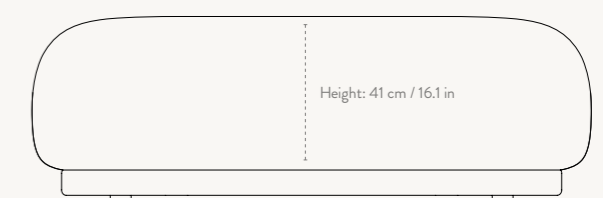

Manufactured in Italy

DIMENSIONS

Height: 79 cm / 31.1 in
Width: 150 cm / 59 in
Depth: 81.5 cm / 32.1 in
Back height: 73 cm / 28.7 in
Seat height: 41 cm / 16 in
Seat depth: 58 cm / 22.8 in
Weight: 70 kg

MATERIALS & CONSTRUCTION

Manufactured in Italy

DIMENSIONS

Height: 79 cm / 31.1 in
Width: 87 cm / 34.3 in
Depth: 81.5 cm / 32.1 in
Back height: 73 cm / 28.7 in
Seat height: 41 cm / 16 in
Seat depth: 55 cm / 22.8 in
Weight: 40 kg

CUSTOMISATION OPTIONS

FABRIC QUALITIES

To see the specifications of each fabric and available colour assortment please go to overview on page 18

Depth: 69 cm / 27.2 in

Height: 41 cm / 16.1 in

Width: 124 cm / 48.8 in