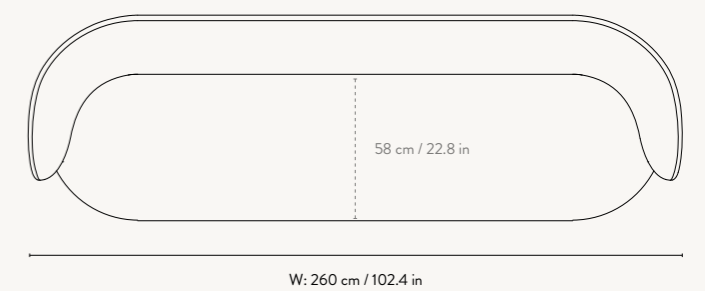

Manufactured in Italy

DIMENSIONS

Height: 79 cm / 31.1 in
Width: 150 cm / 59 in
Depth: 81.5 cm / 32.1 in
Back height: 73 cm / 28.7 in
Seat height: 41 cm / 16 in
Seat depth: 58 cm / 22.8 in
Weight: 70 kg

MATERIALS & CONSTRUCTION

Height: 79 cm / 31.1 in
Width: 210 cm / 82.7 in
Depth: 81.5 cm / 32.1 in
Back height: 73 cm / 28.7 in
Seat height: 41 cm / 16 in
Seat depth: 58 cm / 22.8 in
Weight: 80 kg

MATERIALS & CONSTRUCTION

Backrest: Moulded foam with inner iron structure
Seat: Polyurethane foam with inner wooden structure
Feet: Low density polyethylene

Rico Divan – Fabric: Hallingdal 457

RICO DIVAN

Design by ferm LIVING

PRODUCT DETAILS

Manufactured in Italy
Backrest on the left or right side

DIMENSIONS

Height: 79 cm / 31.1 in
Width: 190 cm / 74.8 in
Back height: 73 cm / 28.7 in
Depth: 81.5 cm / 32 in
Seat height: 41 cm / 16 in
Seat depth: 58 cm / 22.8 in
Weight: 55 kg

Manufactured in Italy

DIMENSIONS

Height: 79 cm / 31.1 in
Width: 87 cm / 34.3 in
Depth: 81.5 cm / 32.1 in
Back height: 73 cm / 28.7 in
Seat height: 41 cm / 16 in
Seat depth: 55 cm / 22.8 in
Weight: 40 kg