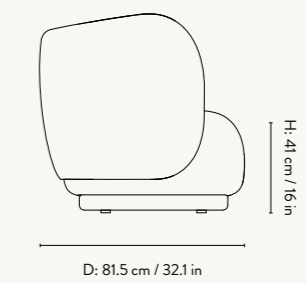

RICO SOFA 2-SEATER

Design by ferm LIVING

PRODUCT DETAILS

Manufactured in Italy

DIMENSIONS

Height: 79 cm / 31.1 in
Width: 150 cm / 59 in
Depth: 81.5 cm / 32.1 in
Back height: 73 cm / 28.7 in
Seat height: 41 cm / 16 in
Seat depth: 58 cm / 22.8 in
Weight: 70 kg

MATERIALS & CONSTRUCTION

Backrest: Moulded foam with inner iron structure
Seat: Polyurethane foam with inner wooden structure
Feet: Low density polyethylene

CARE

Please see Care & Maintenance guide on www.fermliving.com

PACKSIZE

1

TEST

EN 16139:2013

Furniture - Strength, durability, stability and safety
Requirements for non-domestic seating

Foam fire rating:

CAL117-2013 - pass

BS 5852 Crib5 - on request

CUSTOMISATION OPTIONS

FABRIC QUALITIES

To see the specifications of each fabric and available colour assortment please go to overview on page 18