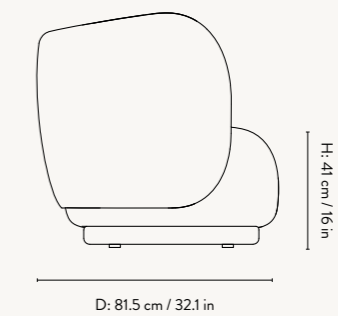

Manufactured in Italy

DIMENSIONS

Height: 79 cm / 31.1 in
Width: 150 cm / 59 in
Depth: 81.5 cm / 32.1 in
Back height: 73 cm / 28.7 in
Seat height: 41 cm / 16 in
Seat depth: 58 cm / 22.8 in
Weight: 70 kg

MATERIALS & CONSTRUCTION

Height: 79 cm / 31.1 in
Width: 210 cm / 82.7 in
Depth: 81.5 cm / 32.1 in
Back height: 73 cm / 28.7 in
Seat height: 41 cm / 16 in
Seat depth: 58 cm / 22.8 in
Weight: 80 kg

MATERIALS & CONSTRUCTION

Backrest: Moulded foam with inner iron structure
Seat: Polyurethane foam with inner wooden structure
Feet: Low density polyethylene

Manufactured in Italy

DIMENSIONS

Height: 79 cm / 31.1 in
Width: 87 cm / 34.3 in
Depth: 81.5 cm / 32.1 in
Back height: 73 cm / 28.7 in
Seat height: 41 cm / 16 in
Seat depth: 55 cm / 22.8 in
Weight: 40 kg

Rico Ottoman – Fabric: Bouclé Off-White

RICO OTTOMAN

Design by ferm LIVING

PRODUCT DETAILS

Manufactured in Italy

DIMENSIONS

Height: 41 cm / 16.1 in
Width: 124 cm / 48.8 in
Depth: 69 cm / 27.2 in
Weight: 25 kg