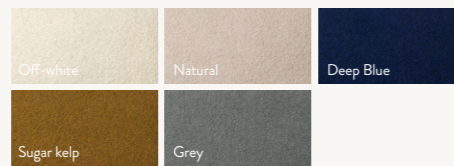

ferm LIVING colour selection: