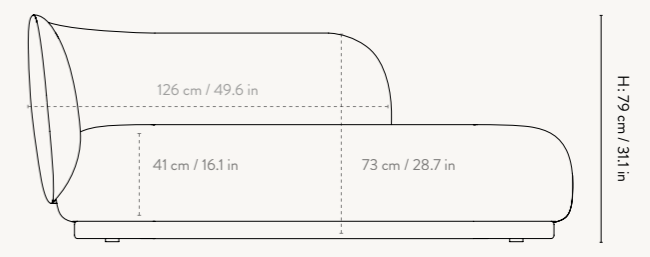

Manufactured in Italy

DIMENSIONS

Height: 79 cm / 31.1 in
Width: 150 cm / 59 in
Depth: 81.5 cm / 32.1 in
Back height: 73 cm / 28.7 in
Seat height: 41 cm / 16 in
Seat depth: 58 cm / 22.8 in
Weight: 70 kg

MATERIALS & CONSTRUCTION

Height: 79 cm / 31.1 in
Width: 210 cm / 82.7 in
Depth: 81.5 cm / 32.1 in
Back height: 73 cm / 28.7 in
Seat height: 41 cm / 16 in
Seat depth: 58 cm / 22.8 in
Weight: 80 kg

MATERIALS & CONSTRUCTION

Backrest: Moulded foam with inner iron structure
Seat: Polyurethane foam with inner wooden structure
Feet: Low density polyethylene

BACKREST OPTION

Rico Divan is available with the backrest on the right or left side.

Backrest - Left

Backrest - Right

Width: 190 cm / 81.5 in

RICO LOUNGE CHAIR

Design by ferm LIVING

PRODUCT DETAILS

Manufactured in Italy

DIMENSIONS

Height: 79 cm / 31.1 in
Width: 87 cm / 34.3 in
Depth: 81.5 cm / 32.1 in
Back height: 73 cm / 28.7 in
Seat height: 41 cm / 16 in
Seat depth: 55 cm / 22.8 in
Weight: 40 kg