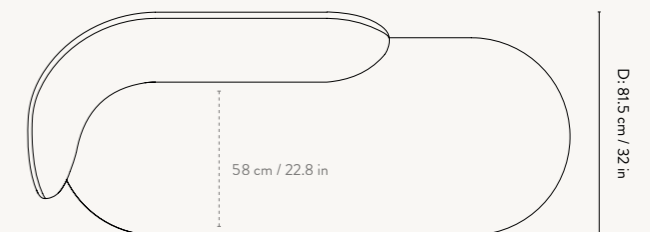

Manufactured in Italy

DIMENSIONS

Height: 79 cm / 31.1 in
Width: 150 cm / 59 in
Depth: 81.5 cm / 32.1 in
Back height: 73 cm / 28.7 in
Seat height: 41 cm / 16 in
Seat depth: 58 cm / 22.8 in
Weight: 70 kg

MATERIALS & CONSTRUCTION

BACKREST OPTION

Rico Divan is available with the backrest on the right or left side.

Backrest - Left

Backrest - Right

Width: 190 cm / 81.5 in

RICO LOUNGE CHAIR

Design by ferm LIVING

PRODUCT DETAILS

Manufactured in Italy

DIMENSIONS

Height: 79 cm / 31.1 in
Width: 87 cm / 34.3 in
Depth: 81.5 cm / 32.1 in
Back height: 73 cm / 28.7 in
Seat height: 41 cm / 16 in
Seat depth: 55 cm / 22.8 in
Weight: 40 kg