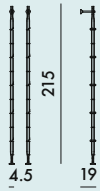

8932

1 strut

8933

2 struts

SHELVES

curved wood

SUPPORTS

mass-dyed thermoplastic technopolymer

Product made of FSC™ certified wood

discover
Smart Wood Collection

Adam Wood
video tutorial

8930	2 shelves	8.0	0.85	100X50X17
8931	3 shelves	10.5	0.85	100X50X17
8932	1 strut	6.0	0.55	212X20X13
8933	2 struts	9.0	0.55	212X20X13