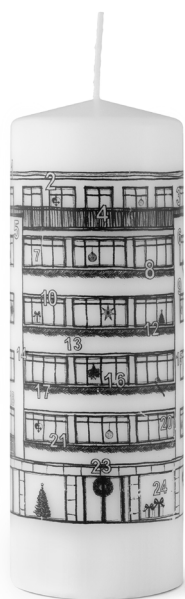

# Christmas Candle

# Get in the Christmas Spirit with Normann Copenhagen

As tradition has it, we have created a calendar candle which makes for a cosy way to count the days till Christmas day. This year our Christmas candle features a sketch of our new Normann Copenhagen headquarters complete with hand drawn Christmas decorations in the windows, illustrating some of the many traditional symbols of Christmas time such as presents, candy canes and mistletoes.

The burning time of the candle is 88 hours, allowing for many candlelit “hygge” moments during December.

Christmas Candle 2021  
Black

**Material:** 100% Fully Refined Paraffin

**Dimension:** H 20 x Ø 7 cm