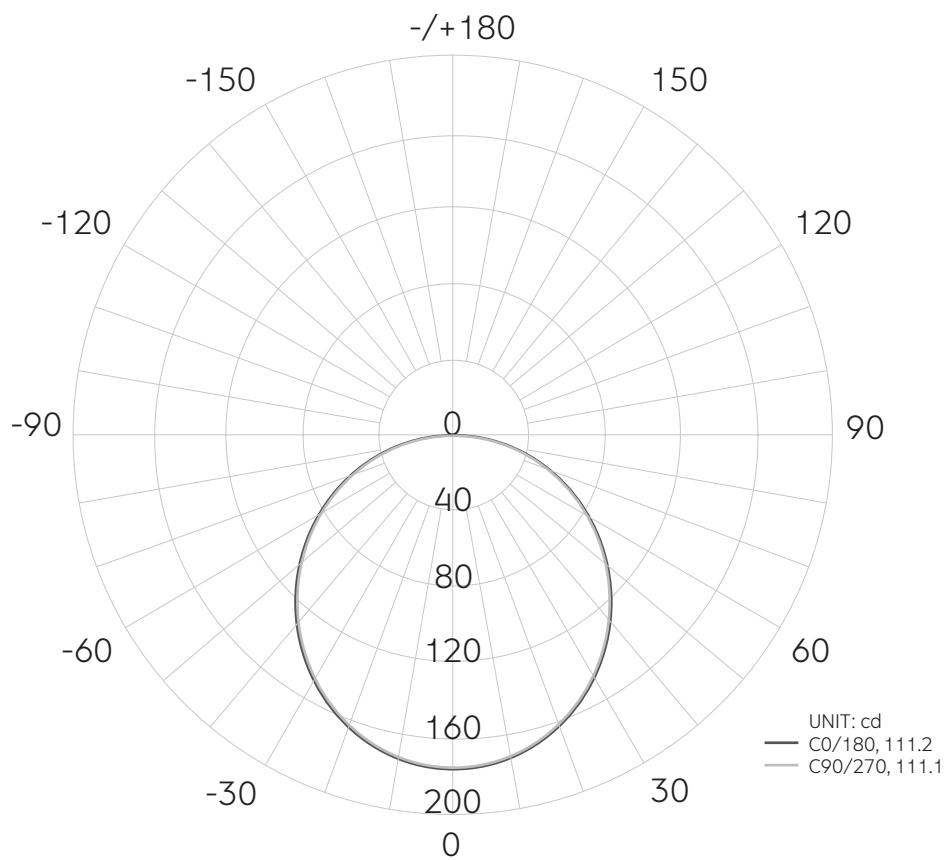

White, 1320639

Dimensions of Luminaire (cm / in)

H: 135 cm / 53,15"

Ø: 25 cm / 9,84"

Measurement Reference

ED180803042L

Measurement Date

14.08.2018

Flux of Luminaire: 482.14 lm

Lower Flux: 99,4%

Upper Flux: 0,6%

Intensity maximum: 176 cd/klm

In C-Plan: 0°

At Gamma: 175,5°

Peek Floor Lamp Liminous Intensity Distribution

Peek Floor Lamp Planar Illuminance Curve