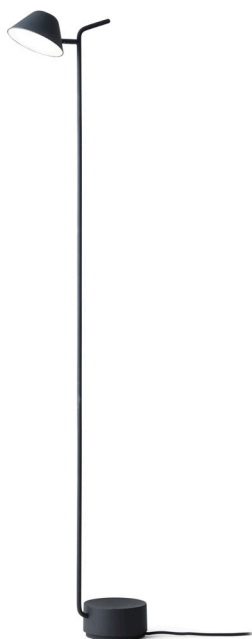

Peek Floor Lamp

Photometric Data Sheet

Floor Lamp

Lighting — Photometric Data Sheet
menu.as

by Jonas Wagell

Peek Floor Lamp

Article Code

Black, 1320539

White, 1320639

Dimensions of Luminaire (cm / in)

H: 135 cm / 53,15"

Ø: 25 cm / 9,84"

Measurement Reference

ED180803042L

Measurement Date

14.08.2018