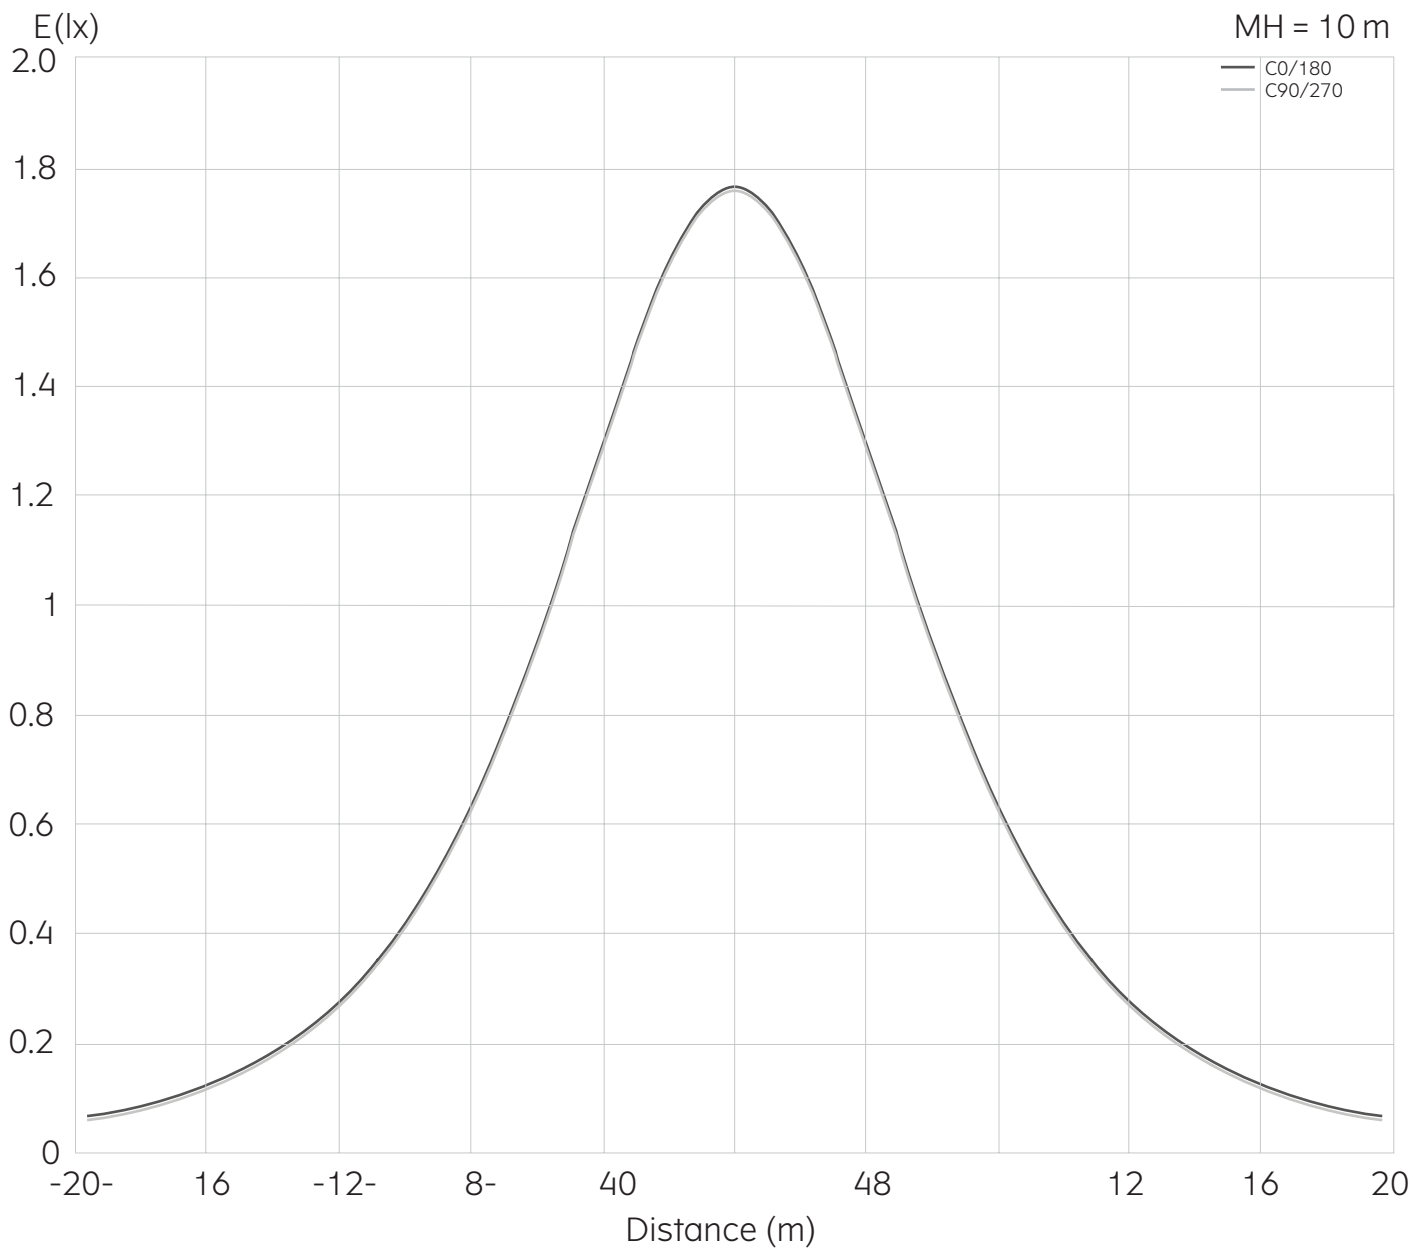

White, 1320639

Dimensions of Luminaire (cm / in)

H: 135 cm / 53,15"

Ø: 25 cm / 9,84"

Measurement Reference

ED180803042L

Measurement Date

14.08.2018

Flux of Luminaire: 482.14 lm

Lower Flux: 99,4%

Upper Flux: 0,6%

Intensity maximum: 176 cd/klm

In C-Plan: 0°

At Gamma: 175,5°

Peek Floor Lamp Liminous Intensity Distribution

Peek Floor Lamp Planar Illuminance Curve