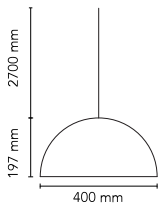

## Skygarden Small

by Marcel Wanders studio , 2021

Hanging lamp with diffuse light. Plaster dome with white interior and exterior finishes in the following colours: rust, shiny black, shiny white, or opaque gold. Dome support in aluminium alloy. Diffuser in blown milk glass. Decoration in photoengraved and deep drawn stainless steel. Polycarbonate rose in the same colour as the dome.