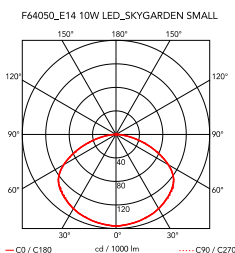

## Skygarden Small

by Marcel Wanders studio , 2021

Hanging lamp with diffuse light. Plaster dome with white interior and exterior finishes in the following colours: rust, shiny black, shiny white, or opaque gold. Dome support in aluminium alloy. Diffuser in blown milk glass. Decoration in photoengraved and deep drawn stainless steel. Polycarbonate rose in the same colour as the dome.