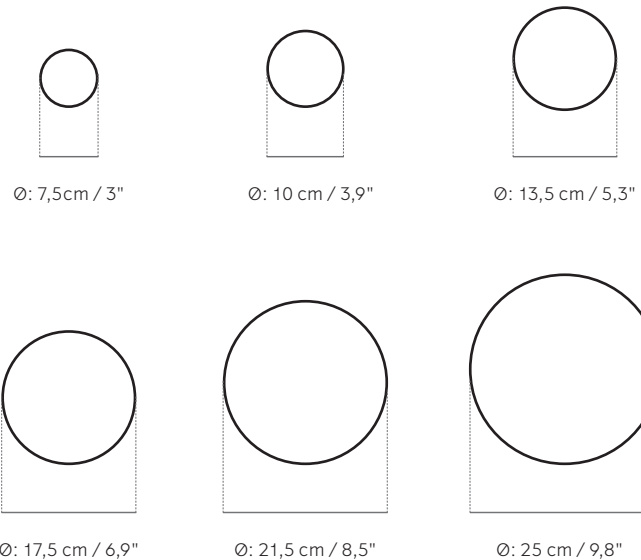

New Norm Dinnerware Bowl

Product Type

Bowl

Production Process

Rolled and moulded Porcelain with Glaze.

Dimension (cm / in)

Ø7,5 cm / 3"

Ø10 cm / 3,9"

Ø13,5 cm / 5,3"

Ø17,5 cm / 6,9"

Ø21,5 cm / 8,5"

Ø25 cm / 9,8"

Weight item (kg)

Ø7,5 cm: 0,089 kg

Ø10 cm: 0,177 kg

Ø13,5 cm: 0,323 kg

Ø17,5 cm: 0,472 kg

Ø21,5 cm: 0,968 kg

Ø25 cm: 1,3 kg

Materials

Porcelain

Colours

White

Ocean

Smoke

Dark Glazed

Packaging Type

Gift Box

Packaging Measurement (H * W * D)

Ø7,5 cm: 4,5 cm * 8 cm * 8 cm

Ø10 cm: 5,5 cm * 11,5 cm * 11,5 cm

Ø13,5 cm: 6 cm * 14 cm * 14 cm

Ø17,5 cm: 6,5 cm * 18 cm * 18 cm

Ø21,5 cm: 7 cm * 22 cm * 22 cm

Ø25 cm: 8 cm * 25,5 cm * 25,5 cm

Care Instructions

Normal dishwasher liquid can be used.

Do not use any cleaners with chemicals or

harsh abrasives.

The Scandinavian simplicity and purity of New Norm Dinnerware has won hearts all over the world. A Menu bestseller, the series has a uniquely Nordic feel. Each new addition to the family is tested in Høst, a leading Copenhagen restaurant. And we don't just care about aesthetics. All designs are colour-glazed and burned twice at 1400 degrees for maximum strength. The production takes place in a state of the art European factory, specialising in porcelain for restaurants and hotels. This gives your plates and bowls exceptional durability.

About the Designer

Founded in Copenhagen in 2008 by Jonas Bjerre-Poulsen and Kasper Rønn, Norm Architects specialise in residential architecture, commercial interiors, industrial design, photography and art direction. Today, the group regularly collaborates with MENU, helping to drive the evolution of the brand and its product offerings. Norm Architects' name reflects the group's emphasis on the importance of drawing inspiration from norms and traditions within architecture and design – particularly the Scandinavian design principles of timeless aesthetics and natural materials, and the modernist values of restraint and refinement. Guided by these principles, Norm Architects produce design that unites good materials and craftsmanship, while embodying beauty, traditions, history and, most importantly, timeless simplicity, where there is nothing more to add or take away.