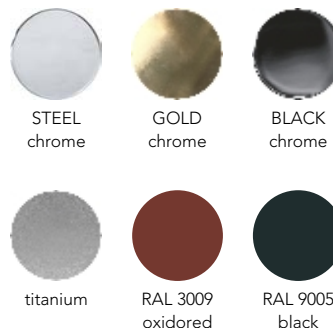

Base colors Colori base