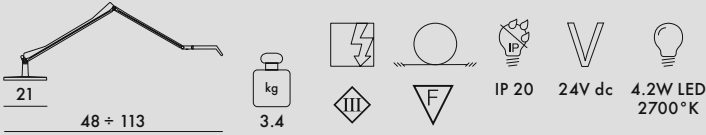

reddot award 2017
best of the best

ALEDIN 2016

Design Alberto and Francesco Meda

9190/B9190/U9190/Z9190 Tec WITH DIMMER

9195/B9195/U9195/Z9195 Dec WITH DIMMER

MATERIAL

Mass colored polycarbonate, anodised aluminum