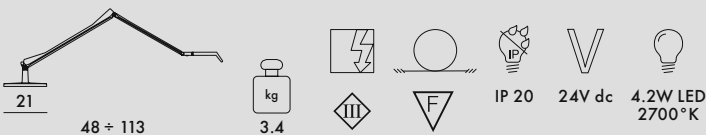

9190/B9190/U9190/Z9190 Tec Mat WITH DIMMER

MATERIAL

Painted polycarbonate, anodised aluminum

MAT

Production video