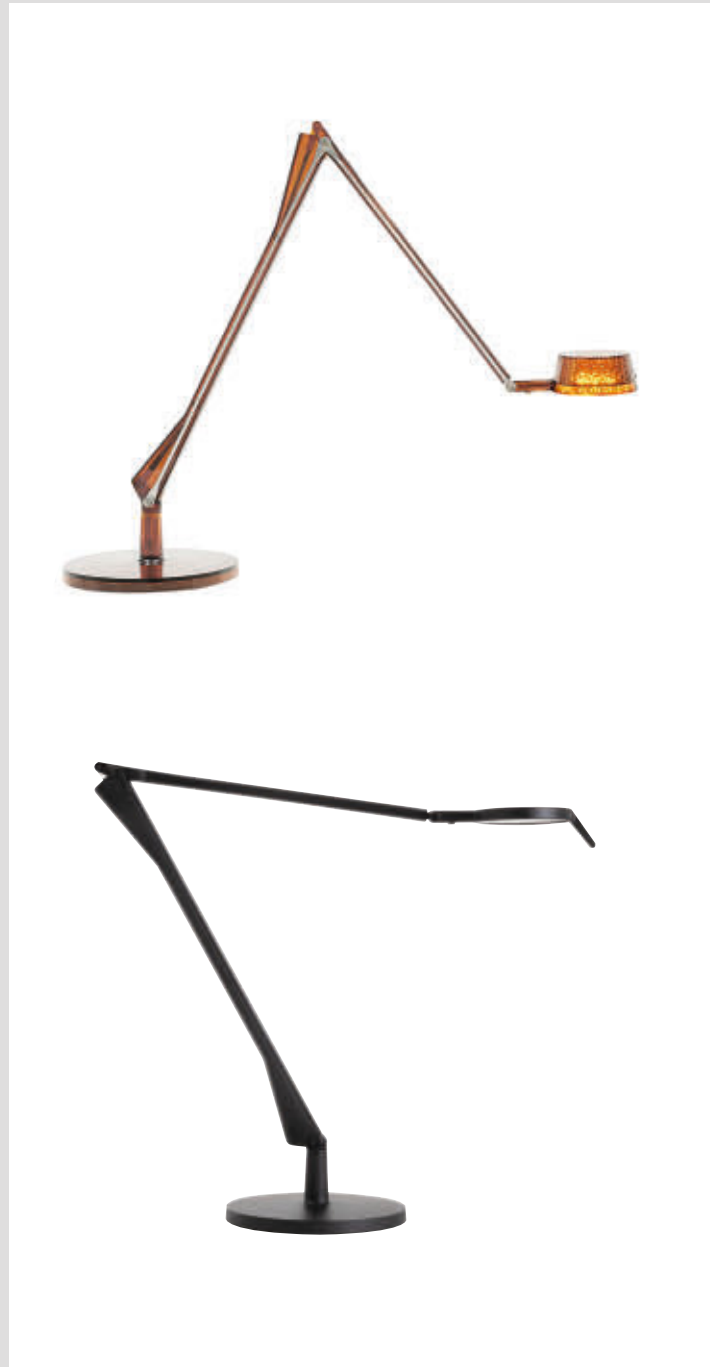

reddot award 2017
best of the best

ALEDIN 2016

Design Alberto and Francesco Meda

9190/B9190/U9190/Z9190 Tec WITH DIMMER

9195/B9195/U9195/Z9195 Dec WITH DIMMER

MATERIAL

Mass colored polycarbonate, anodised aluminum

TRANSPARENT

9190/B9190/U9190/Z9190 Tec Mat WITH DIMMER

MATERIAL

Painted polycarbonate, anodised aluminum

MAT

Production video

9190/B/U/Z	1	4.7	0.03	23.5X117.5X11
9195/B/U/Z	1	4.7	0.03	23.5X117.5X11