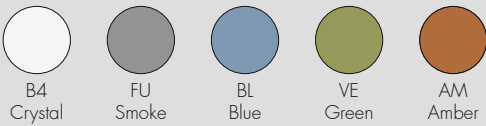

reddot award 2017
best of the best

ALEDIN 2016

Design Alberto and Francesco Meda

9190/B9190/U9190/Z9190 Tec WITH DIMMER

9195/B9195/U9195/Z9195 Dec WITH DIMMER

MATERIAL

Mass colored polycarbonate, anodised aluminum

TRANSPARENT

9190/B9190/U9190/Z9190 Tec Mat WITH DIMMER

MATERIAL

Painted polycarbonate, anodised aluminum

MAT

Production video

9190/B/U/Z	1	4.7	0.03	23.5X117.5X11
9195/B/U/Z	1	4.7	0.03	23.5X117.5X11