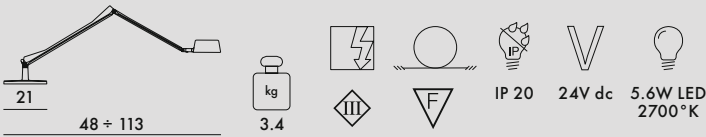

reddot award 2017
best of the best

ALEDIN 2016

Design Alberto and Francesco Meda

9190/B9190/U9190/Z9190 Tec WITH DIMMER

9195/B9195/U9195/Z9195 Dec WITH DIMMER

MATERIAL

Mass colored polycarbonate, anodised aluminum