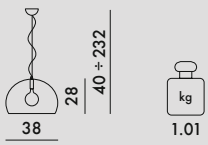

SMALL FL/Y 2002

Design Ferruccio Laviani