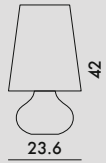

CINDY 2009

Design Ferruccio Laviani

9100/B9100/U9100/Z9100

E27
Max 15W
Led 2700°K
E26
MAX 15W
LED 2700°K

MATERIAL

Metallic ABS

METALLIC

M5
Blue