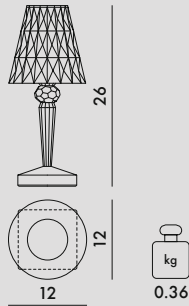

BATTERY 2015

Design Ferruccio Laviani

MATERIAL

Mass-dyed or metallic transparent PMMA

W9140/U9140

TRANSPARENT

B4
Crystal

AM
Amber

0.008

36X15X15