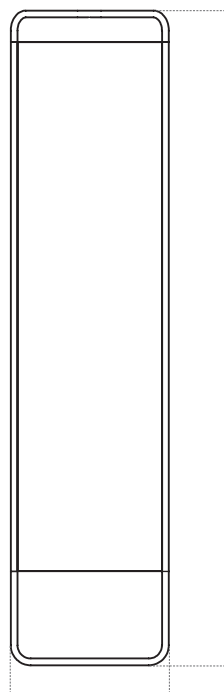

## Dimension (cm / in)

H: 175 cm / 68,9"

W: 42 cm / 16,5"

D: 20 cm / 7,9"

## Packaging Type

Giftbox

## Packaging Measurement (H \* W \* D)

12 cm \* 143,5 cm \* 43 cm

## Care Instructions

To clean, simply wipe with a soft cloth using hot water and a mild detergent.

W: 42 cm / 16,5"

H: 175 cm / 68,9"

D: 20 cm / 7,9"

There is nothing more rewarding than a product that presents both a clever innovation and an eye-catching design. KaschKasch Floor Mirror is just such a product. Ideal for homes with limited space, the full-length triangle-shaped mirror slots neatly into corners leaving a small footprint. Both casual and utterly stylish, it is the creation of young German designers Florian Kallus and Sebastian Schneider, who work together as KaschKasch Cologne.