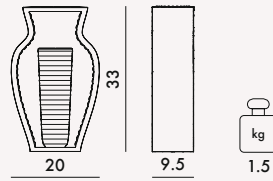

I SHINE 2013

Design Eugeni Quitllet

1215

MATERIAL

Transparent or coloured PMMA mass-dyed

TRANSPARENT

B4
Crystal

V9
Smoke

E2
Green

E4
Blue

E6
Pink