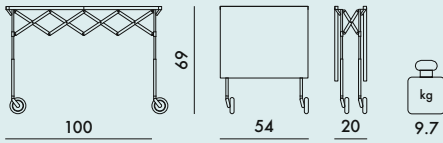

# BATTISTA 1991

Design Antonio Citterio with Oliver Löw

**4460**

**FRAME**

Chrome-plated steel and polished aluminium feet

**TOP**

Painted or polyester coated polyurethane

MAT