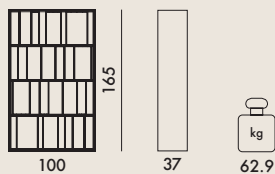

8012

FRAME

Veneered lacquered chipboard

DIVIDERS

Transparent or batch-dyed PMMA

TRANSPARENT

O4
White
Crystal

EN 14749:2005

	level reached
6.1	Compliant
6.6	Compliant
UNI 8606:1984	(maximum level) 5