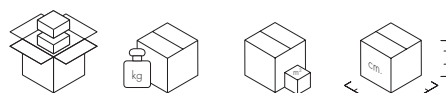

O4
White
Crystal

EN 14749:2005

	level reached
6.1	Compliant
6.6	Compliant
UNI 8606:1984	(maximum level) 5

8012

2 sides	20.2	0.062	177X7X50
5 shelves	28.0	0.068	109X50X13
8 dividers	10.72	0.030	46X43X13
8 dividers	10.72	0.030	46X43X13