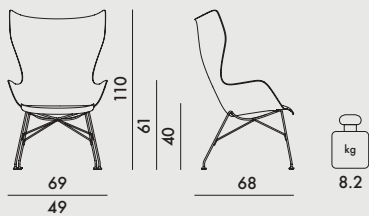

NEW!

K/WOOD, S/WOOD 2019

Design Philippe Starck

4915
Basic Veneer
4916
Slatted Ash

4917
Slatted Ash leather seat upholstery

4918
Basic Veneer
4919
Slatted Ash

4920
Slatted Ash leather upholstery

SEAT
Curved 3D wood

	level achieved	
	armchair	ottoman
EN 1022:2005	Comp.	Comp.
EN 16139:2013+AC2013	Comp.	Comp.
EN 1728:2012+AC2013		

6.4	L2	L2
6.5	L2	L2
6.10	L2	-
6.11	L2	-
6.15	L2	L2
6.16	-	L2
6.17	L2	L2
6.18	L2	L2
6.20	L2	-
6.24	L2	L2
6.25	L2	L2
6.26	L2	-

4915/4916	1	12.8	0.57	70X70X115
4917	1	13.7	0.57	70X70X115
4918/4919	1	6.5	0.135	47X47X61
4920	1	7.8	0.135	47X47X61