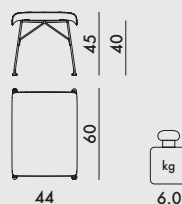

4920
Slatted Ash leather upholstery

SEAT
Curved 3D wood

FRAME
Chrome-plated or painted steel

SHELL
Curved 3D wood

SEAT
Curved 3D wood with leather seat upholstery

FRAME
Chrome-plated or painted steel