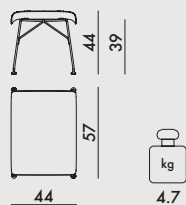

4918
Basic Veneer
4919
Slatted Ash