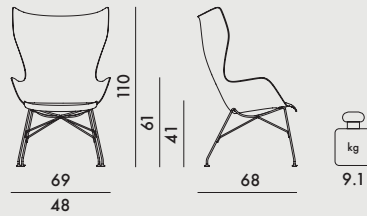

NEW!

K/WOOD, S/WOOD 2019

Design Philippe Starck

4915
Basic Veneer
4916
Slatted Ash

4917
Slatted Ash leather seat upholstery

4918
Basic Veneer
4919
Slatted Ash

4920
Slatted Ash leather upholstery

SEAT
Curved 3D wood

	level achieved	
	armchair	ottoman
EN 1022:2005	Comp.	Comp.
EN 16139:2013+AC2013	Comp.	Comp.
EN 1728:2012+AC2013		

6.4	L2	L2
6.5	L2	L2
6.10	L2	-
6.11	L2	-
6.15	L2	L2
6.16	-	L2
6.17	L2	L2
6.18	L2	L2
6.20	L2	-
6.24	L2	L2
6.25	L2	L2
6.26	L2	-

4915/4916	1	12.8	0.57	70X70X115
4917	1	13.7	0.57	70X70X115
4918/4919	1	6.5	0.135	47X47X61
4920	1	7.8	0.135	47X47X61