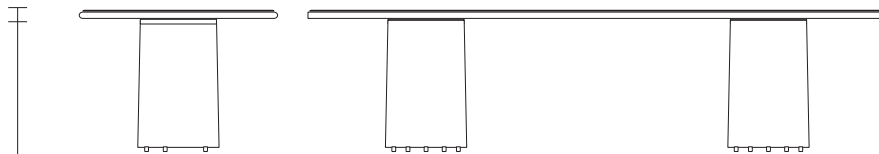

Giro

Dining table 290x108,
by Vincent Van Duysen

kettal

Dining table

290x108

Designer
Vincent Van Duysen

Collection
Giro

Reference
KS7401600

1/2

cm/inch

74/29,1
70/27,5

290/114,1

Giro is a collection which can blend into interiors and exteriors due to its tactility and pure lines. In Giro, we have some variety of shapes, textures and materials (see the difference between the seating items and the coffee and side tables). And still all the items merge harmoniously together to create a warm, tactile and pleasant atmosphere.

108/42,5

35/17,7

cm/inch

35
/17,7

kettal

Dining table 290x108

Designer
Vincent Van Duysen

Collection
Giro